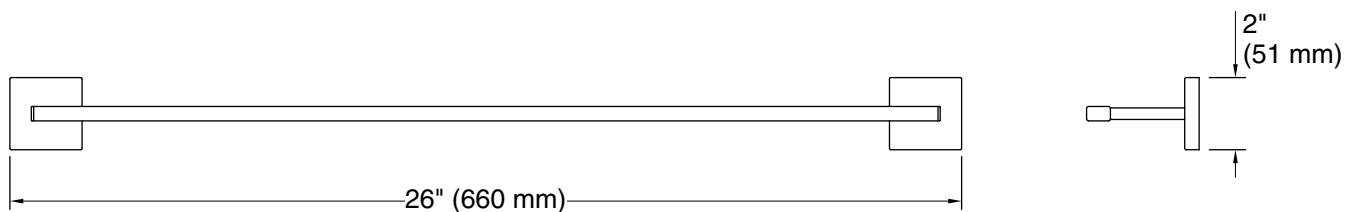

Features

- 24" (610 mm) bar.
- Coordinates with other products in the Square collection.

Material

- Premium metal construction for durability and reliability.
- KOHLER finishes resist corrosion and tarnishing.

Installation

- Installation hardware and template included.

Recommended Products/Accessories

- K-31506-TA bath sheet with Tatami weave, 35" x 70"
- K-31506-TE bath sheet with Terry weave, 35" x 70"
- K-31506-TX bath sheet with Textured weave, 35" x 70"

Technical Information

All product dimensions are nominal.

Material: Zinc, Stainless Steel

Notes

Install this product according to the installation instructions.

CAUTION: Risk of personal injury. Do not install these products in any area where they are likely to be used inadvertently as a grab bar or support bar. These products are not designed or intended for use as a grab bar or support bar.