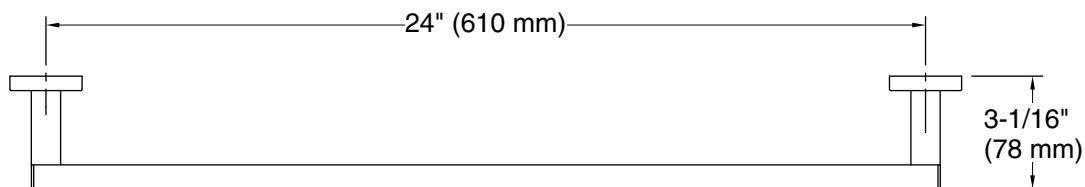

Features

- 24" (610 mm) bar.
- Coordinates with other products in the Square collection.

Material

- Premium metal construction for durability and reliability.
- KOHLER finishes resist corrosion and tarnishing.

Installation

- Installation hardware and template included.

Recommended Products/Accessories

- K-31506-TA bath sheet with Tatami weave, 35" x 70"
- K-31506-TE bath sheet with Terry weave, 35" x 70"
- K-31506-TX bath sheet with Textured weave, 35" x 70"

Technical Information

All product dimensions are nominal.

Material: Zinc, Stainless Steel

Notes

Install this product according to the installation instructions.

CAUTION: Risk of personal injury. Do not install these products in any area where they are likely to be used inadvertently as a grab bar or support bar. These products are not designed or intended for use as a grab bar or support bar.