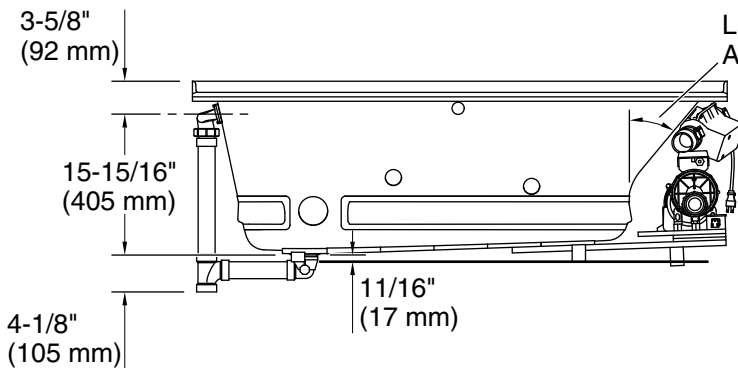

1-1/2" Bath Drain

Required Electrical Service

Three dedicated circuits required, protected with Class A Ground-Fault Circuit-Interrupter (GFCI). Outside North America, this device may be known as a Residual Current Device (RCD).

Blower:	120 V, 15 A, 60 Hz
Air bath, Pump:	120 V, 15 A, 60 Hz
Heater:	120 V, 15 A, 60 Hz

Technical Information

All product dimensions are nominal.

Installation:	Three-wall alcove
Basin area, bottom:	42-7/16" x 20" (1078 mm x 508 mm)
Basin area, top:	54-5/16" x 24-1/4" (1380 mm x 616 mm)
Weight:	152 lbs (68.9 kg)
Minimum floor load:	53.9 lbs/ft² (263.2 kg/m²)
Water depth:	15-1/8" (384 mm)
Water capacity:	59.8 gal (226.4 L)
Electrical component rating:	Blower: 120 V, 10 A, 60 Hz Air bath: 120 V, 5 A, 60 Hz Pump: 120 V, 7 A, 60 Hz Heater: 120 V, 12 A, 60 Hz
Minimum flat for door:	1-15/16" (49 mm)

Notes

Measure your actual product for rough-in details. Install this product according to the installation instructions.

The hot water supply should be 70% of the capacity of the bath or greater. Installations will vary.