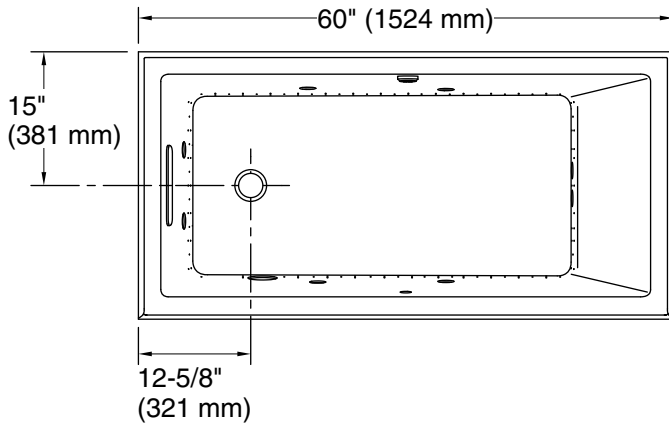

THE BOLD LOOK
OF **KOHLER**®

Underscore® Rectangle

60" x 30" Heated BubbleMassage™ air bath with whirlpool

K-1167-XHGHL

No change in measurements if connected with drain illustrated. (K-7271)

Integral Flange Detail

Blower:	120 V, 15 A, 60 Hz
Air bath, Pump:	120 V, 15 A, 60 Hz
Heater:	120 V, 15 A, 60 Hz

Technical Information

All product dimensions are nominal.

Installation:	Three-wall alcove
Basin area, bottom:	42-7/16" x 20" (1078 mm x 508 mm)
Basin area, top:	54-5/16" x 24-1/4" (1380 mm x 616 mm)
Weight:	152 lbs (68.9 kg)
Minimum floor load:	53.9 lbs/ft ² (263.2 kg/m ²)
Water depth:	15-1/8" (384 mm)
Water capacity:	59.8 gal (226.4 L)
Electrical component rating:	Blower: 120 V, 10 A, 60 Hz Air bath: 120 V, 5 A, 60 Hz Pump: 120 V, 7 A, 60 Hz Heater: 120 V, 12 A, 60 Hz
Minimum flat for door:	1-15/16" (49 mm)