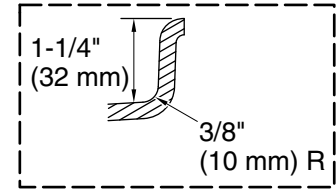

THE BOLD LOOK
OF **KOHLER**®

Underscore® Rectangle

60" x 30" Heated BubbleMassage™ air bath with whirlpool

K-1167-XHGHL

No change in measurements if connected with drain illustrated. (K-7271)

Integral Flange Detail

Blower:	120 V, 15 A, 60 Hz
Air bath, Pump:	120 V, 15 A, 60 Hz
Heater:	120 V, 15 A, 60 Hz

Technical Information

All product dimensions are nominal.

Installation:	Three-wall alcove
Basin area, bottom:	42-7/16" x 20" (1078 mm x 508 mm)
Basin area, top:	54-5/16" x 24-1/4" (1380 mm x 616 mm)
Weight:	152 lbs (68.9 kg)
Minimum floor load:	53.9 lbs/ft ² (263.2 kg/m ²)
Water depth:	15-1/8" (384 mm)
Water capacity:	59.8 gal (226.4 L)
Electrical component rating:	Blower: 120 V, 10 A, 60 Hz Air bath: 120 V, 5 A, 60 Hz Pump: 120 V, 7 A, 60 Hz Heater: 120 V, 12 A, 60 Hz
Minimum flat for door:	1-15/16" (49 mm)