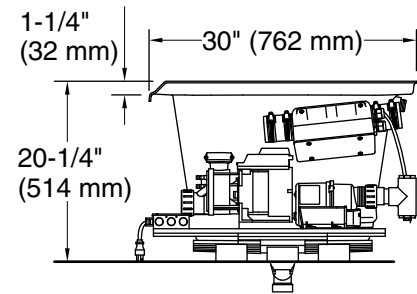

1-1/2" Bath Drain

Required Electrical Service

Three dedicated circuits required, protected with Class A Ground-Fault Circuit-Interrupter (GFCI). Outside North America, this device may be known as a Residual Current Device (RCD).

Blower:	120 V, 15 A, 60 Hz
Air bath, Pump:	120 V, 15 A, 60 Hz
Heater:	120 V, 15 A, 60 Hz

Technical Information

All product dimensions are nominal.

Installation:	Three-wall alcove
Basin area, bottom:	42-7/16" x 20" (1078 mm x 508 mm)
Basin area, top:	54-5/16" x 24-1/4" (1380 mm x 616 mm)
Weight:	152 lbs (68.9 kg)
Minimum floor load:	53.9 lbs/ft² (263.2 kg/m²)
Water depth:	15-1/8" (384 mm)
Water capacity:	59.8 gal (226.4 L)
Electrical component rating:	Blower: 120 V, 10 A, 60 Hz Air bath: 120 V, 5 A, 60 Hz Pump: 120 V, 7 A, 60 Hz Heater: 120 V, 12 A, 60 Hz
Minimum flat for door:	1-15/16" (49 mm)

Notes

Measure your actual product for rough-in details. Install this product according to the installation instructions.

The hot water supply should be 70% of the capacity of the bath or greater. Installations will vary.