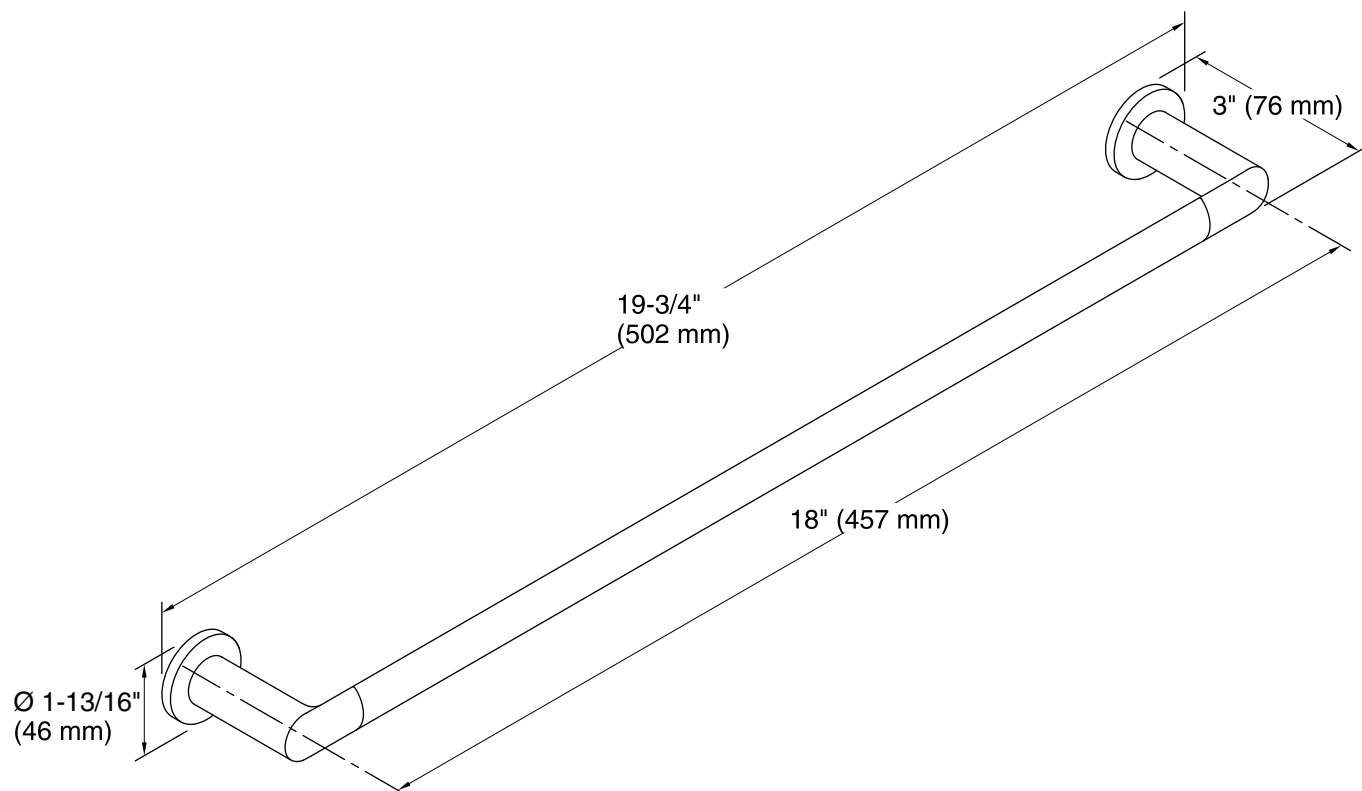

Features

- Coordinates with other products in the Kumin® collection.

Material

- Premium metal construction for durability.
- KOHLER finishes resist corrosion and tarnish.

Installation

- Mounting hardware and installation template included.

Technical Information

All product dimensions are nominal.

Notes

Install this product according to the installation instructions.

WARNING: Risk of personal injury. The wall plates on the grab bar must be mounted to a brace between the wall studs. This will ensure that the weight of the user is adequately supported.