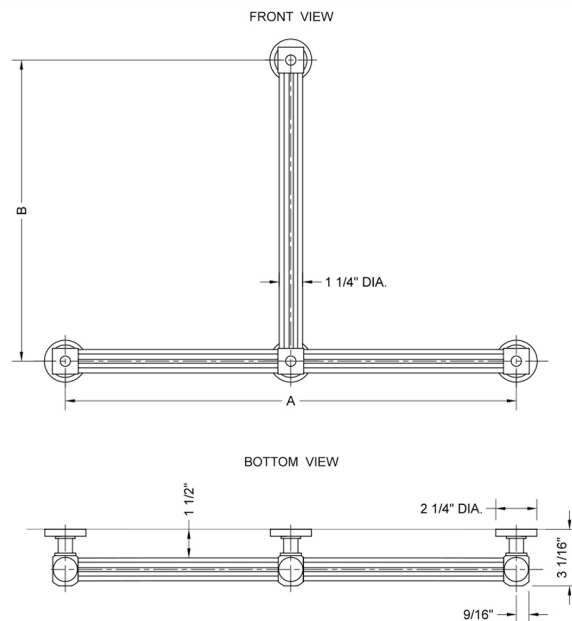

T71 Reeded Transitional 24H x 32W T Grab Bar

Model #: T71-24H-32W-

FEATURES:

- ADA compliant when properly installed
- All brass construction, fully polished & plated
- All grab bars can be custom sized. Contact JACLO for pricing & availability
- Optional handshower sliders and toilet paper/wash cloth holders can be added only upon initial order
- Grab bars over 32" REQUIRE a middle post

SPECIFICATION DRAWING:

BRASS LUXURY GRAB BAR			
PART. #	DESCRIPTION	A H	B W
T71-24H-24W	CENTER TO CENTER	24"	24"
T71-24H-32W	CENTER TO CENTER	24"	32"
T71-32H-24W	CENTER TO CENTER	32"	24"
T71-32H-32W	CENTER TO CENTER	32"	32"