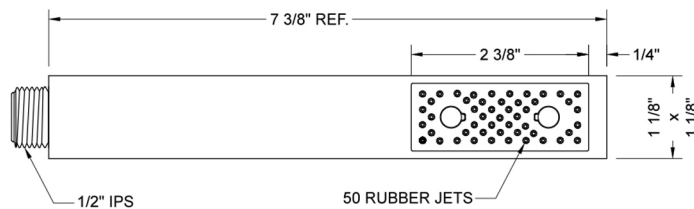

SPRAY PATTERNS: