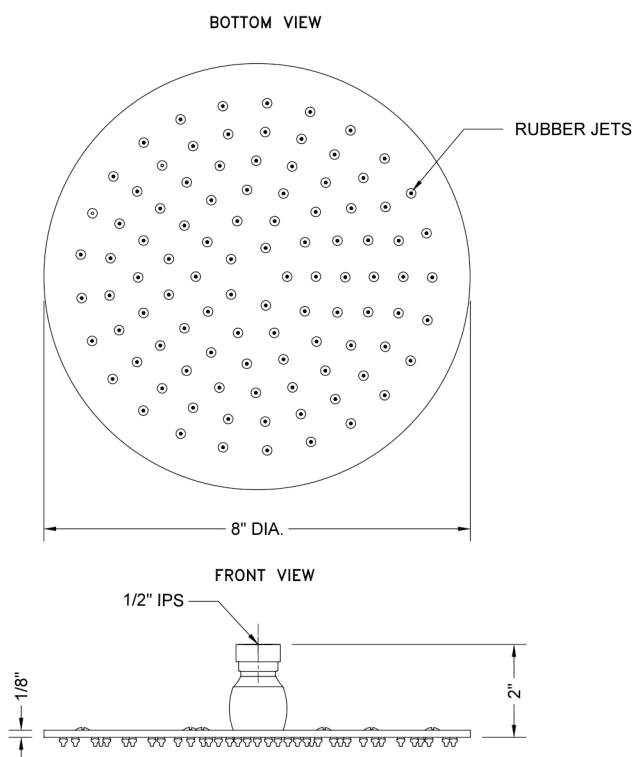

### FEATURES:

- A POWER SHOWER - the technology of the Rain Machine® allows for a strong rain spray at any angle
- 1/2" IPS adjustable brass ball joint to adjust angle of showerhead
- 8" diameter all brass body with 95 easy clean rubber jets
- Available flow rates: 2.5, 2.0, 1.75, & 1.5 GPM

### SPECIFICATION DRAWING:

### SPRAY PATTERNS:

### ANGLES AND FLOW RATES: