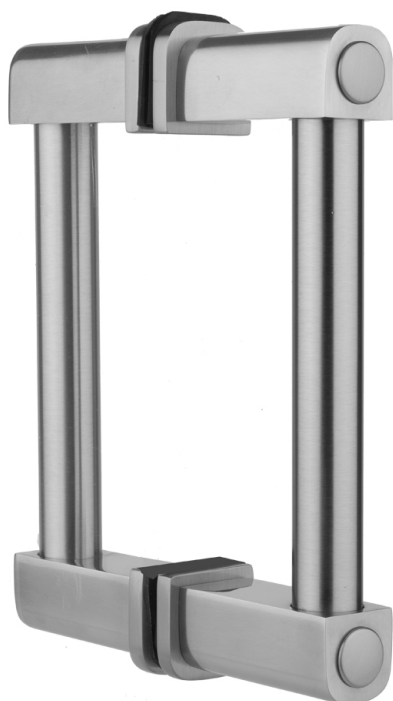

## 32" H80 Contempo Back to Back Shower Door Pull

**Model #: H80-BB-32-**

### FEATURES:

- Can be mounted vertically or horizontally
- Can be used as a towel bar when mounted horizontally
- Not to be used as a grab bar
- All brass construction, full polished & plated
- Includes rubber gaskets for glass door installation
- Custom sizes available- Contact JACLO for pricing & availability

### AVAILABLE FINISHES:

Polished Chrome (PCH)	Satin Chrome (SC)	Bronze Umber (BU)
Satin Nickel (SN)	Pewter (PEW)	Caramel Bronze (CB)
Polished Nickel (PN)	Antique Brass (AB)	Antique Copper (ACU)
Oil-Rubbed Bronze (ORB)	Polished Brass (PB)	Polished Copper (PCU)
Vintage Bronze (VB)	Satin Brass (SB)	Rose Gold (RG)
Matte Black (MBK)	Satin Gold (SG)	Polished Gold (PG)
Black Nickel (BKN)	Bombay Gold (BG)	Jewelers Gold (JG)
Europa Bronze (EB)	White (WH)	Sedona Beige (SDB)
Tristan Brass (TB)	Unlacquered Brass (ULB)	Satin Cooper (SCU)

### SPECIFICATION DRAWING:

CONTEMPO BACK TO BACK DOOR PULLS			
PART. #	SPECIFICS	A	B
H80-BB	6" CENTER TO CENTER	6"	7 1/2"
H80-BB-8	8" CENTER TO CENTER	8"	9 1/2"
H80-BB-12	12" CENTER TO CENTER	12"	13 1/2"
H80-BB-16	16" CENTER TO CENTER	16"	17 1/2"
H80-BB-18	18" CENTER TO CENTER	18"	19 1/2"
H80-BB-24	24" CENTER TO CENTER	24"	25 1/2"
H80-BB-32	32" CENTER TO CENTER	32"	33 1/2"