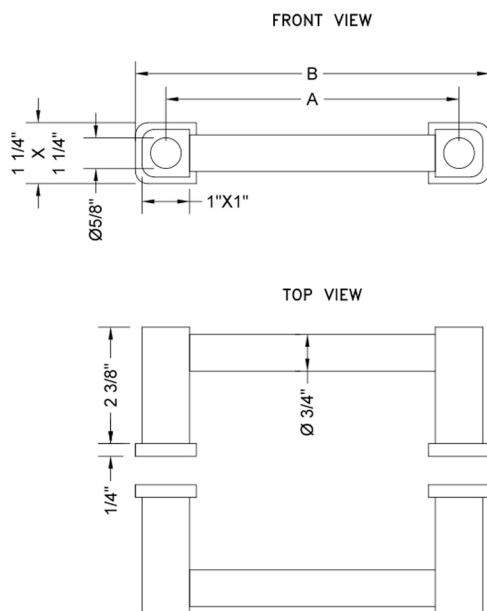

## 32" H80 Contempo Back to Back Shower Door Pull

**Model #: H80-BB-32-**

### FEATURES:

- Can be mounted vertically or horizontally
- Can be used as a towel bar when mounted horizontally
- Not to be used as a grab bar
- All brass construction, full polished & plated
- Includes rubber gaskets for glass door installation
- Custom sizes available- Contact JACLO for pricing & availability

### SPECIFICATION DRAWING:

CONTEMPO BACK TO BACK DOOR PULLS			
PART. #	SPECIFICS	A	B
H80-BB	6" CENTER TO CENTER	6"	7 1/2"
H80-BB-8	8" CENTER TO CENTER	8"	9 1/2"
H80-BB-12	12" CENTER TO CENTER	12"	13 1/2"
H80-BB-16	16" CENTER TO CENTER	16"	17 1/2"
H80-BB-18	18" CENTER TO CENTER	18"	19 1/2"
H80-BB-24	24" CENTER TO CENTER	24"	25 1/2"
H80-BB-32	32" CENTER TO CENTER	32"	33 1/2"