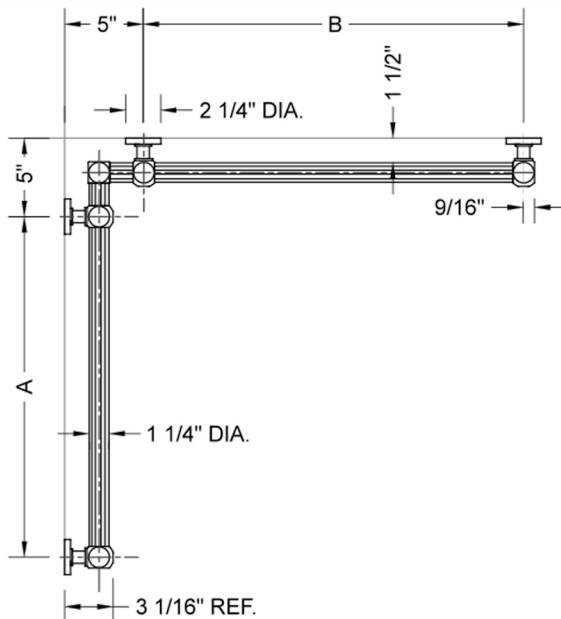

## G71 16" x 24" Inside Corner Grab Bar

**Model #: G71-16-24-IC-**

### FEATURES:

- ADA compliant when properly installed
- All brass construction, fully polished & plated
- All grab bars can be custom sized. Contact JACLO for pricing & availability
- Optional handshower sliders and toilet paper/wash cloth holders can be added only upon initial order
- Grab bars over 32" REQUIRE a middle post

### SPECIFICATION DRAWING:

BRASS LUXURY GRAB BAR							
PART. #	DESCRIPTION	A	B	PART. #	DESCRIPTION	A	B
G71-12-12-IC	CENTER OF POST	12"	12"	G71-24-36-IC	CENTER OF POST	24"	36"
G71-12-16-IC	CENTER OF POST	12"	16"	G71-24-48-IC	CENTER OF POST	24"	48"
G71-12-24-IC	CENTER OF POST	12"	24"	G71-24-60-IC	CENTER OF POST	24"	60"
G71-12-32-IC	CENTER OF POST	12"	32"				
				G71-32-32-IC	CENTER OF POST	32"	32"
G71-12-36-IC	CENTER OF POST	12"	36"	G71-32-36-IC	CENTER OF POST	32"	36"
G71-12-48-IC	CENTER OF POST	12"	48"	G71-32-48-IC	CENTER OF POST	32"	48"
G71-12-60-IC	CENTER OF POST	12"	60"	G71-32-60-IC	CENTER OF POST	32"	60"
G71-16-16-IC	CENTER OF POST	16"	16"	G71-36-36-IC	CENTER OF POST	36"	36"
G71-16-24-IC	CENTER OF POST	16"	24"	G71-36-48-IC	CENTER OF POST	36"	48"
G71-16-32-IC	CENTER OF POST	16"	32"	G71-36-60-IC	CENTER OF POST	36"	60"
G71-16-36-IC	CENTER OF POST	16"	36"	G71-48-48-IC	CENTER OF POST	48"	48"
G71-16-48-IC	CENTER OF POST	16"	48"	G71-48-60-IC	CENTER OF POST	48"	60"
G71-16-60-IC	CENTER OF POST	16"	60"				
				G71-60-60-IC	CENTER OF POST	60"	60"
G71-24-24-IC	CENTER OF POST	24"	24"				
G71-24-32-IC	CENTER OF POST	24"	32"				