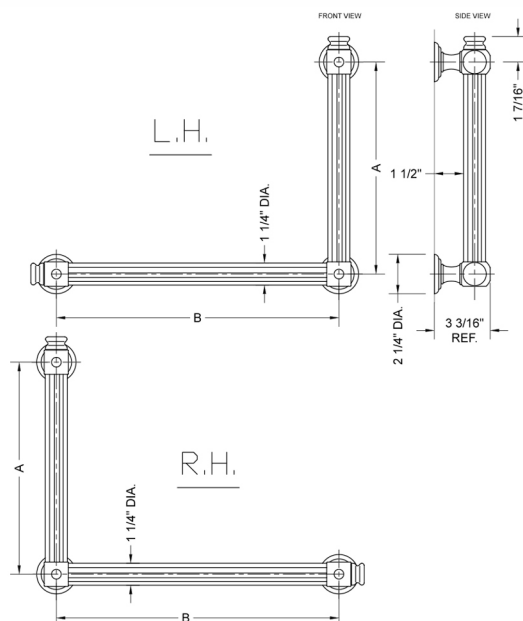

## G61 16H x 12W 90° Right Hand Grab Bar

Model #: **G61-16H-12W-RH-**

### FEATURES:

- ADA compliant when properly installed
- All brass construction, fully polished & plated
- All grab bars can be custom sized. Contact JACLO for pricing & availability
- Optional handshower sliders and toilet paper/wash cloth holders can be added only upon initial order
- Grab bars over 32" REQUIRE a middle post

### SPECIFICATION DRAWING:

BRASS LUXURY GRAB BAR			
PART. #	DESCRIPTION	A H	B W
G61-12H-12W	CENTER TO CENTER	12"	12"
G61-12H-16W	CENTER TO CENTER	12"	16"
G61-12H-24W	CENTER TO CENTER	12"	24"
G61-12H-32W	CENTER TO CENTER	12"	32"
G61-16H-12W	CENTER TO CENTER	16"	12"
G61-16H-16W	CENTER TO CENTER	16"	16"
G61-16H-24W	CENTER TO CENTER	16"	24"
G61-16H-32W	CENTER TO CENTER	16"	32"
G61-24H-12W	CENTER TO CENTER	24"	12"
G61-24H-16W	CENTER TO CENTER	24"	16"
G61-24H-24W	CENTER TO CENTER	24"	24"
G61-24H-32W	CENTER TO CENTER	24"	32"
G61-32H-12W	CENTER TO CENTER	32"	12"
G61-32H-16W	CENTER TO CENTER	32"	16"
G61-32H-24W	CENTER TO CENTER	32"	24"
G61-32H-32W	CENTER TO CENTER	32"	32"