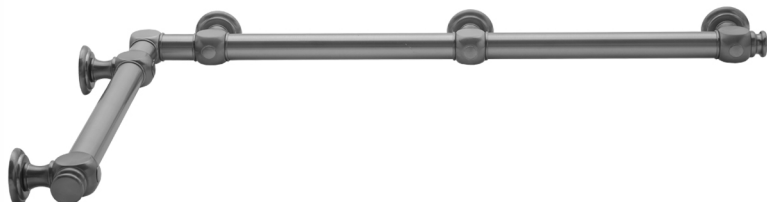

G60 12" x 48" Inside Corner Grab Bar

Model #: G60-12-48-IC-

FEATURES:

- ADA compliant when properly installed
- All brass construction, fully polished & plated
- All grab bars can be custom sized. Contact JACLO for pricing & availability
- Optional handshower sliders and toilet paper/wash cloth holders can be added only upon initial order
- Grab bars over 32" REQUIRE a middle post

AVAILABLE FINISHES:

Polished Chrome (PCH)	Satin Chrome (SC)	Bronze Umber (BU)
Satin Nickel (SN)	Pewter (PEW)	Caramel Bronze (CB)
Polished Nickel (PN)	Antique Brass (AB)	Antique Copper (ACU)
Oil-Rubbed Bronze (ORB)	Polished Brass (PB)	Polished Copper (PCU)
Vintage Bronze (VB)	Satin Brass (SB)	Rose Gold (RG)
Matte Black (MBK)	Satin Gold (SG)	Polished Gold (PG)
Black Nickel (BKN)	Bombay Gold (BG)	Jewelers Gold (JG)
Europa Bronze (EB)	White (WH)	Sedona Beige (SDB)
Tristan Brass (TB)	Unlacquered Brass (ULB)	Satin Cooper (SCU)