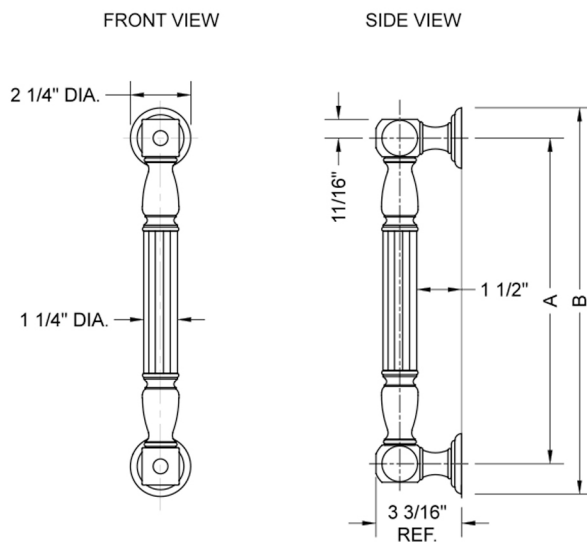

## 12" G21 Straight Grab Bar

Model #: G21-12-

### FEATURES:

- ADA compliant when properly installed
- All brass construction, fully polished & plated
- All grab bars can be custom sized. Contact JACLO for pricing & availability
- Optional handshower sliders and toilet paper/wash cloth holders can be added only upon initial order
- Grab bars over 32" REQUIRE a middle post

### SPECIFICATION DRAWING:

BRASS LUXURY GRAB BAR			
PART. #	DESCRIPTION	A	B
G21-12-XX	12" CENTER TO CENTER	12"	14 1/4"
G21-16-XX	16" CENTER TO CENTER	16"	18 1/4"
G21-18-XX	18" CENTER TO CENTER	18"	20 1/4"
G21-24-XX	24" CENTER TO CENTER	24"	26 1/4"
G21-32-XX	32" CENTER TO CENTER	32"	34 1/4"
*NOTE: GRAB BARS OVER 32" REQUIRE A MIDDLE POST			
G21-36-XX	36" CENTER TO CENTER	36"	38 1/4"
G21-42-XX	42" CENTER TO CENTER	42"	44 1/4"
G21-48-XX	48" CENTER TO CENTER	48"	50 1/4"
G21-60-XX	60" CENTER TO CENTER	60"	62 1/4"