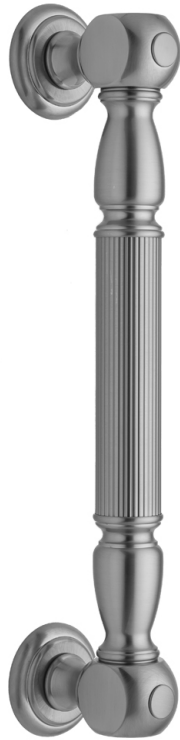

## 12" G21 Straight Grab Bar

Model #: G21-12-

### FEATURES:

- ADA compliant when properly installed
- All brass construction, fully polished & plated
- All grab bars can be custom sized. Contact JACLO for pricing & availability
- Optional handshower sliders and toilet paper/wash cloth holders can be added only upon initial order
- Grab bars over 32" REQUIRE a middle post

### AVAILABLE FINISHES:

Polished Chrome (PCH)	Satin Chrome (SC)	Bronze Umber (BU)
Satin Nickel (SN)	Pewter (PEW)	Caramel Bronze (CB)
Polished Nickel (PN)	Antique Brass (AB)	Antique Copper (ACU)
Oil-Rubbed Bronze (ORB)	Polished Brass (PB)	Polished Copper (PCU)
Vintage Bronze (VB)	Satin Brass (SB)	Rose Gold (RG)
Matte Black (MBK)	Satin Gold (SG)	Polished Gold (PG)
Black Nickel (BKN)	Bombay Gold (BG)	Jewelers Gold (JG)
Europa Bronze (EB)	White (WH)	Sedona Beige (SDB)
Tristan Brass (TB)	Unlacquered Brass (ULB)	Satin Cooper (SCU)

### SPECIFICATION DRAWING:

BRASS LUXURY GRAB BAR			
PART. #	DESCRIPTION	A	B
G21-12-XX	12" CENTER TO CENTER	12"	14 1/4"
G21-16-XX	16" CENTER TO CENTER	16"	18 1/4"
G21-18-XX	18" CENTER TO CENTER	18"	20 1/4"
G21-24-XX	24" CENTER TO CENTER	24"	26 1/4"
G21-32-XX	32" CENTER TO CENTER	32"	34 1/4"
*NOTE: GRAB BARS OVER 32" REQUIRE A MIDDLE POST			
G21-36-XX	36" CENTER TO CENTER	36"	38 1/4"
G21-42-XX	42" CENTER TO CENTER	42"	44 1/4"
G21-48-XX	48" CENTER TO CENTER	48"	50 1/4"
G21-60-XX	60" CENTER TO CENTER	60"	62 1/4"