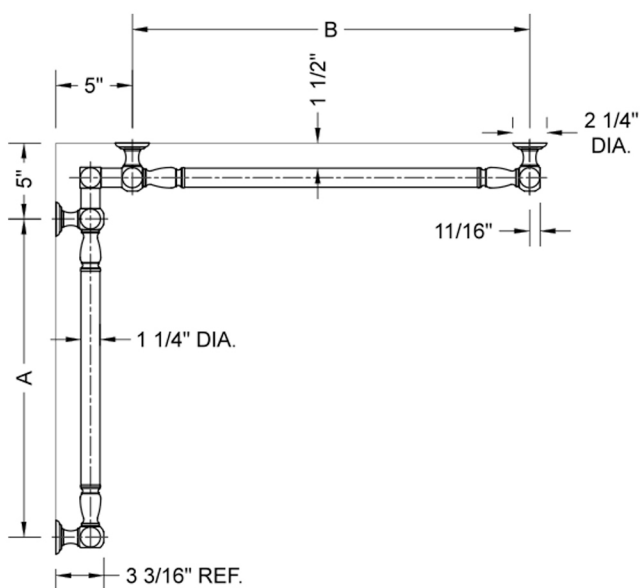

G20 24" x 32" Inside Corner Grab Bar

Model #: G20-24-32-IC-

FEATURES:

- ADA compliant when properly installed
- All brass construction, fully polished & plated
- All grab bars can be custom sized. Contact JACLO for pricing & availability
- Optional handshower sliders and toilet paper/wash cloth holders can be added only upon initial order
- Grab bars over 32" REQUIRE a middle post

SPECIFICATION DRAWING:

BRASS LUXURY GRAB BAR							
PART. #	DESCRIPTION	A	B	PART. #	DESCRIPTION	A	B
G20-12-12-IC	CENTER OF POST	12"	12"	G20-24-36-IC	CENTER OF POST	24"	36"
G20-12-16-IC	CENTER OF POST	12"	16"	G20-24-48-IC	CENTER OF POST	24"	48"
G20-12-24-IC	CENTER OF POST	12"	24"	G20-24-60-IC	CENTER OF POST	24"	60"
G20-12-32-IC	CENTER OF POST	12"	32"				
				G20-32-32-IC	CENTER OF POST	32"	32"
G20-12-36-IC	CENTER OF POST	12"	36"	G20-32-36-IC	CENTER OF POST	32"	36"
G20-12-48-IC	CENTER OF POST	12"	48"	G20-32-48-IC	CENTER OF POST	32"	48"
G20-12-60-IC	CENTER OF POST	12"	60"	G20-32-60-IC	CENTER OF POST	32"	60"
G20-16-16-IC	CENTER OF POST	16"	16"	G20-36-36-IC	CENTER OF POST	36"	36"
G20-16-24-IC	CENTER OF POST	16"	24"	G20-36-48-IC	CENTER OF POST	36"	48"
G20-16-32-IC	CENTER OF POST	16"	32"	G20-36-60-IC	CENTER OF POST	36"	60"
G20-16-36-IC	CENTER OF POST	16"	36"	G20-48-48-IC	CENTER OF POST	48"	48"
G20-16-48-IC	CENTER OF POST	16"	48"	G20-48-60-IC	CENTER OF POST	48"	60"
G20-16-60-IC	CENTER OF POST	16"	60"				
G20-24-24-IC	CENTER OF POST	24"	24"	G20-60-60-IC	CENTER OF POST	60"	60"
G20-24-32-IC	CENTER OF POST	24"	32"				