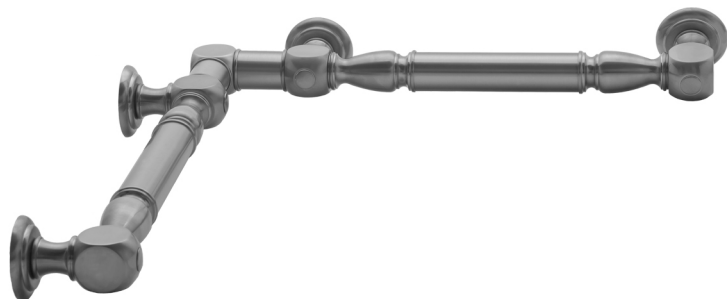

G20 24" x 32" Inside Corner Grab Bar

Model #: G20-24-32-IC-

FEATURES:

- ADA compliant when properly installed
- All brass construction, fully polished & plated
- All grab bars can be custom sized. Contact JACLO for pricing & availability
- Optional handshower sliders and toilet paper/wash cloth holders can be added only upon initial order
- Grab bars over 32" REQUIRE a middle post

SPECIFICATION DRAWING:

BRASS LUXURY GRAB BAR							
PART. #	DESCRIPTION	A	B	PART. #	DESCRIPTION	A	B
G20-12-12-IC	CENTER OF POST	12"	12"	G20-24-36-IC	CENTER OF POST	24"	36"
G20-12-16-IC	CENTER OF POST	12"	16"	G20-24-48-IC	CENTER OF POST	24"	48"
G20-12-24-IC	CENTER OF POST	12"	24"	G20-24-60-IC	CENTER OF POST	24"	60"
G20-12-32-IC	CENTER OF POST	12"	32"				
				G20-32-32-IC	CENTER OF POST	32"	32"
G20-12-36-IC	CENTER OF POST	12"	36"	G20-32-36-IC	CENTER OF POST	32"	36"
G20-12-48-IC	CENTER OF POST	12"	48"	G20-32-48-IC	CENTER OF POST	32"	48"
G20-12-60-IC	CENTER OF POST	12"	60"	G20-32-60-IC	CENTER OF POST	32"	60"
G20-16-16-IC	CENTER OF POST	16"	16"	G20-36-36-IC	CENTER OF POST	36"	36"
G20-16-24-IC	CENTER OF POST	16"	24"	G20-36-48-IC	CENTER OF POST	36"	48"
G20-16-32-IC	CENTER OF POST	16"	32"	G20-36-60-IC	CENTER OF POST	36"	60"
G20-16-36-IC	CENTER OF POST	16"	36"	G20-48-48-IC	CENTER OF POST	48"	48"
G20-16-48-IC	CENTER OF POST	16"	48"	G20-48-60-IC	CENTER OF POST	48"	60"
G20-16-60-IC	CENTER OF POST	16"	60"				
G20-24-24-IC	CENTER OF POST	24"	24"	G20-60-60-IC	CENTER OF POST	60"	60"
G20-24-32-IC	CENTER OF POST	24"	32"				