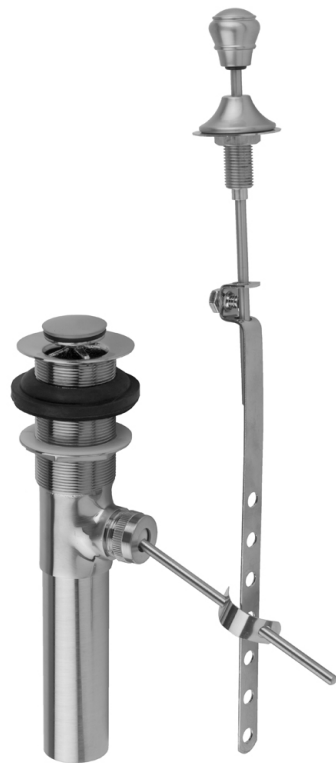

## Counter Top "Pop-Up" Drains

**Model #: 83994-**

### FEATURES:

- Fully polished & plated
- Adjustable all brass stopper
- Designed for vessel sinks requiring counter top pop-up assembly
- Fits 1 1/2" sink opening
- Threads are unfinished in EB, MBK, SDB, TB & WH

### AVAILABLE FINISHES:

Polished Chrome (PCH)	Satin Chrome (SC)	Bronze Umber (BU)
Satin Nickel (SN)	Pewter (PEW)	Caramel Bronze (CB)
Polished Nickel (PN)	Antique Brass (AB)	Antique Copper (ACU)
Oil-Rubbed Bronze (ORB)	Polished Brass (PB)	Polished Copper (PCU)
Vintage Bronze (VB)	Satin Brass (SB)	Rose Gold (RG)
Matte Black (MBK)	Satin Gold (SG)	Polished Gold (PG)
Black Nickel (BKN)	Bombay Gold (BG)	Jewelers Gold (JG)
Europa Bronze (EB)	White (WH)	Sedona Beige (SDB)
Tristan Brass (TB)	Unlacquered Brass (ULB)	Satin Cooper (SCU)