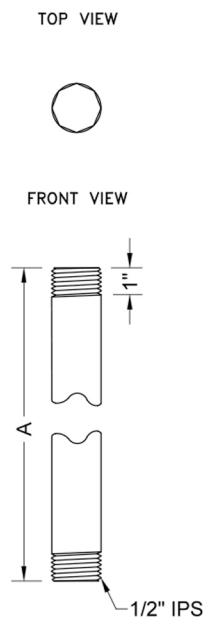

1/2" IPS x 42" Brass Vertical Drop Ceiling Nipple

Model #: 801-12.42-

FEATURES:

- Brass vertical drop ceiling shower arm
- 1/2" IPS x 42" length
- 1/2" escutcheons sold separately
- All custom lengths available. Contact JACLO for pricing & availability

SPECIFICATION DRAWING:

1/2" BRASS VERTICAL DROP CEILING NIPPLES		
PART. #	DESCRIPTION	A
801-12.4	1/2" IPS X 4"	4"
801-12.6	1/2" IPS X 6"	6"
801-12.12	1/2" IPS X 12"	12"
801-12.18	1/2" IPS X 18"	18"
801-12.24	1/2" IPS X 24"	24"
801-12.30	1/2" IPS X 30"	30"
801-12.36	1/2" IPS X 36"	36"
801-12.42	1/2" IPS X 42"	42"
801-12.48	1/2" IPS X 48"	48"
801-12.60	1/2" IPS X 60"	60"
801-12.72	1/2" IPS X 72"	72"