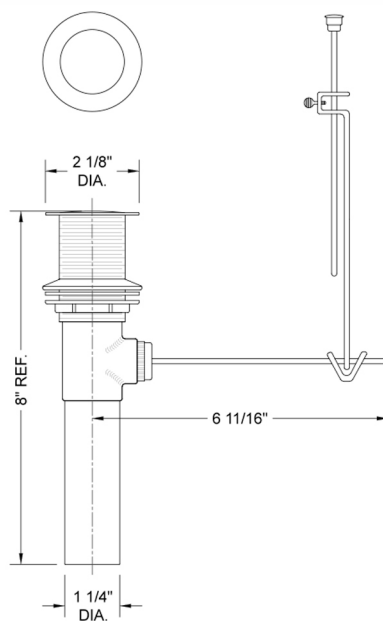

COMPLIANCES:

Complies with: ASME A112.18.1-2012/CSA B125.1-12