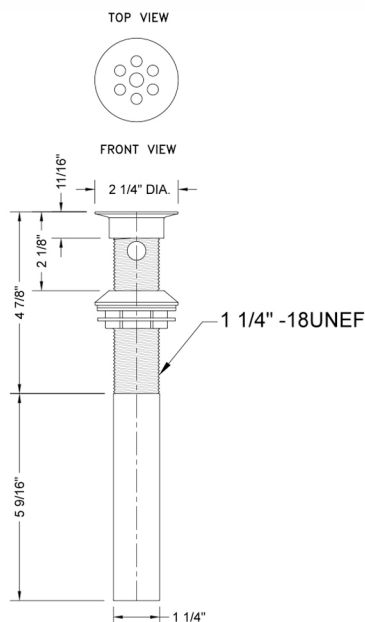

COMPLIANCES:

Complies with: ASME A112.18.1-2012/CSA B125.1-12