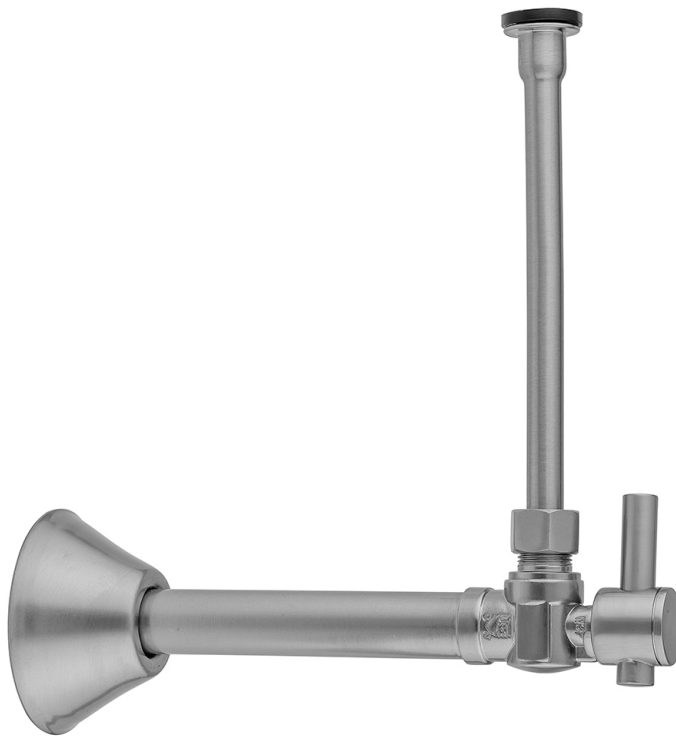

Quarter Turn Angle Pattern 1/2" Copper (Sweat Fit) x 3/8" O.D.
Toilet Supply Kit with Contempo Lever Handle, 20" Supply Tube,
Escutcheon

Model #: 629-2-72-

FEATURES:

- Complete Toilet Supply Kit
- Kit contains:
 - (1) Quarter Turn Angle Pattern 1/2" Copper (Sweat Fit) x 3/8" O.D. Supply Valve with Contempo Lever Handle P/N 629-2
 - (1) 20" Copper Supply Tube P/N 772
 - (1) Bell Escutcheon P/N 7116

AVAILABLE FINISHES:

Polished Chrome (PCH)	Satin Chrome (SC)	Bronze Umber (BU)
Satin Nickel (SN)	Pewter (PEW)	Caramel Bronze (CB)
Polished Nickel (PN)	Antique Brass (AB)	Antique Copper (ACU)
Oil-Rubbed Bronze (ORB)	Polished Brass (PB)	Polished Copper (PCU)
Vintage Bronze (VB)	Satin Brass (SB)	Rose Gold (RG)
Matte Black (MBK)	Satin Gold (SG)	Polished Gold (PG)
Black Nickel (BKN)	Bombay Gold (BG)	Jewelers Gold (JG)
Europa Bronze (EB)	White (WH)	Sedona Beige (SDB)
Tristan Brass (TB)	Satin Cooper (SCU)	

SPECIFICATION DRAWING:

COMPONENTS	
DESCRIPTION	QTY:
ANGLE VALVE - CONTEMPO LEVER HANDLE	1
20" X 3/8" O.D. SUPPLY TUBE	1
ESCUTCHEON	1
PLASTIC FILL VALVE COUPLING NUT	1

AVAILABLE HANDLES: