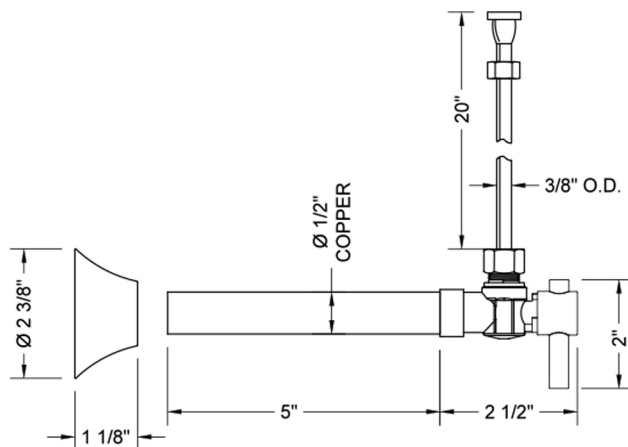

Quarter Turn Angle Pattern 1/2" Copper (Sweat Fit) x 3/8" O.D.
Toilet Supply Kit with Contempo Lever Handle, 20" Supply Tube,
Escutcheon

Model #: 629-2-72-

FEATURES:

- Complete Toilet Supply Kit
- Kit contains:
 - (1) Quarter Turn Angle Pattern 1/2" Copper (Sweat Fit) x 3/8" O.D. Supply Valve with Contempo Lever Handle P/N 629-2
 - (1) 20" Copper Supply Tube P/N 772
 - (1) Bell Escutcheon P/N 7116

SPECIFICATION DRAWING:

COMPONENTS	
DESCRIPTION	QTY:
ANGLE VALVE - CONTEMPO LEVER HANDLE	1
20" X 3/8" O.D. SUPPLY TUBE	1
ESCUTCHEON	1
PLASTIC FILL VALVE COUPLING NUT	1

AVAILABLE HANDLES: