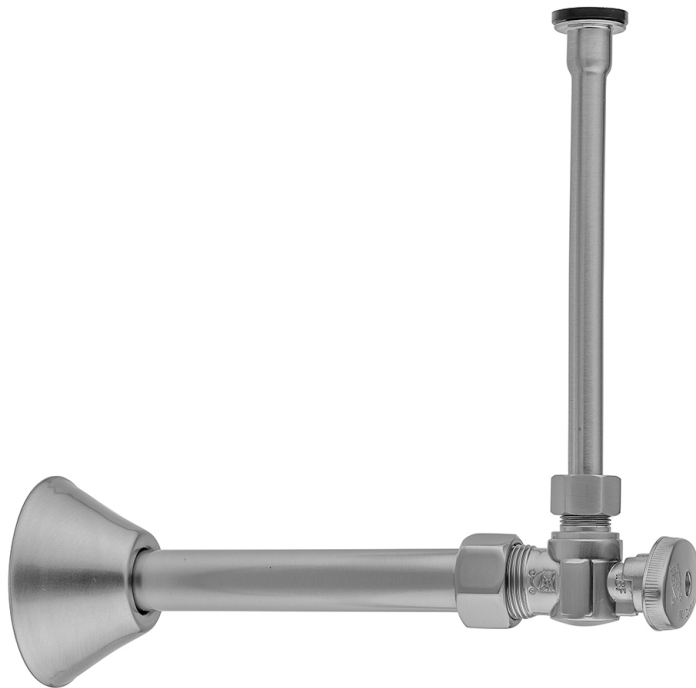

Quarter Turn Angle Pattern 5/8" O.D. Compression (Fits 1/2" Copper) x 3/8" O.D. Toilet Supply Kit Oval Handle, 20" Supply Tube, Cover Tube, Escutcheon

Model #: 621-8-72CT-

FEATURES:

- Complete Toilet Supply Kit
- Kit contains:
 - (1) Quarter Turn Angle Pattern 5/8" O.D. Compression (Fits 1/2" Copper) x 3/8" O.D. Supply Valve with Oval Handle P/N 621-8
 - (1) 20" Copper Supply Tubes P/N 772
 - (1) Bell Escutcheon P/N 7116
 - (1) Cover Tube P/N 579

AVAILABLE FINISHES:

| | | |
|-------------------------|---------------------|-----------------------|
| Polished Chrome (PCH) | Satin Chrome (SC) | Bronze Umber (BU) |
| Satin Nickel (SN) | Pewter (PEW) | Caramel Bronze (CB) |
| Polished Nickel (PN) | Antique Brass (AB) | Antique Copper (ACU) |
| Oil-Rubbed Bronze (ORB) | Polished Brass (PB) | Polished Copper (PCU) |
| Vintage Bronze (VB) | Satin Brass (SB) | Rose Gold (RG) |
| Matte Black (MBK) | Satin Gold (SG) | Polished Gold (PG) |
| Black Nickel (BKN) | Bombay Gold (BG) | Jewelers Gold (JG) |
| Europa Bronze (EB) | White (WH) | Sedona Beige (SDB) |
| Tristan Brass (TB) | Satin Cooper (SCU) | |

SPECIFICATION DRAWING:

| COMPONENTS | |
|---------------------------------|------|
| DESCRIPTION | QTY: |
| ANGLE VALVE - OVAL HANDLE | 1 |
| 20" X 3/8" O.D. SUPPLY TUBE | 1 |
| ESCUTCHEON | 1 |
| PLASTIC FILL VALVE COUPLING NUT | 1 |
| 5 1/4" COVER TUBE | 1 |