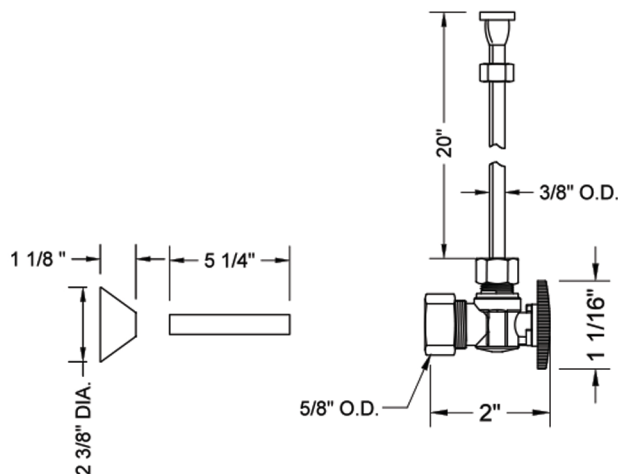

Quarter Turn Angle Pattern 5/8" O.D. Compression (Fits 1/2" Copper) x 3/8" O.D. Toilet Supply Kit Oval Handle, 20" Supply Tube, Cover Tube, Escutcheon

Model #: 621-8-72CT-

FEATURES:

- Complete Toilet Supply Kit
- Kit contains:
 - (1) Quarter Turn Angle Pattern 5/8" O.D. Compression (Fits 1/2" Copper) x 3/8" O.D. Supply Valve with Oval Handle P/N 621-8
 - (1) 20" Copper Supply Tubes P/N 772
 - (1) Bell Escutcheon P/N 7116
 - (1) Cover Tube P/N 579

SPECIFICATION DRAWING:

| COMPONENTS | |
|---------------------------------|------|
| DESCRIPTION | QTY: |
| ANGLE VALVE - OVAL HANDLE | 1 |
| 20" X 3/8" O.D. SUPPLY TUBE | 1 |
| ESCUTCHEON | 1 |
| PLASTIC FILL VALVE COUPLING NUT | 1 |
| 5 1/4" COVER TUBE | 1 |