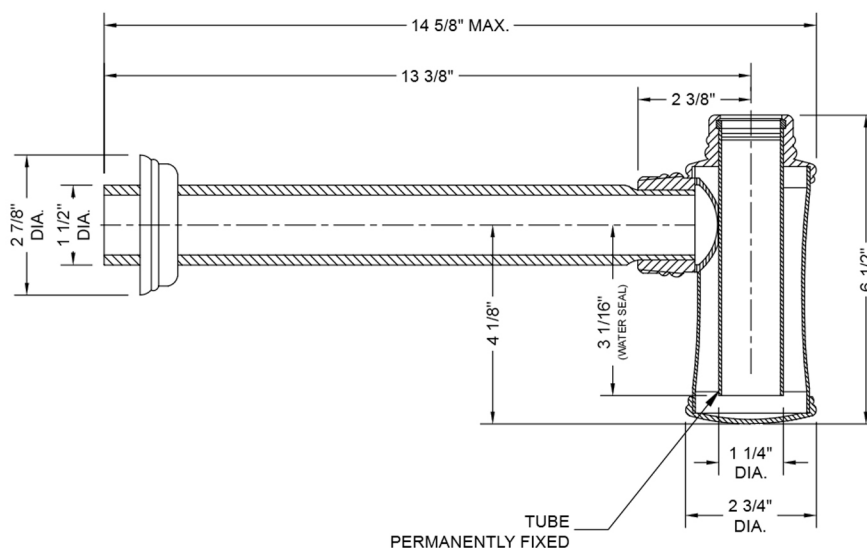

SPECIFICATION DRAWING:

COMPLIANCES:

Complies with: ASME A112.18.2-2015/CSA B125.2-15