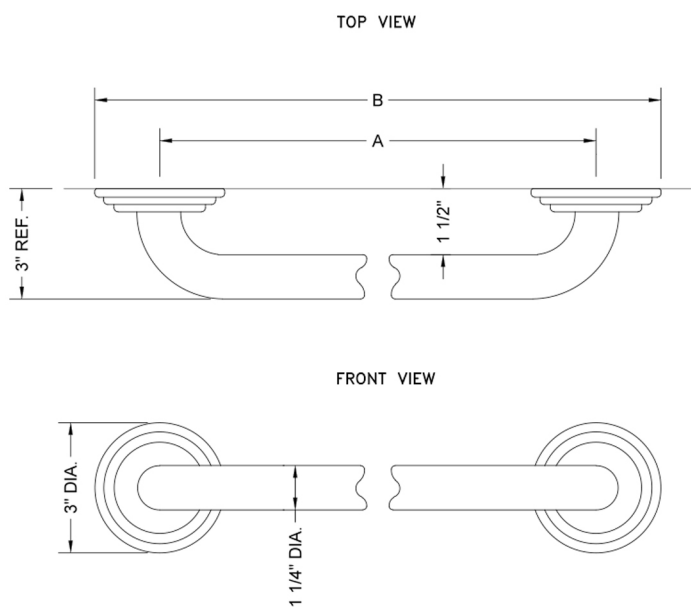

## 48" Deluxe Grab Bar with Traditional Round Flange

**Model #: 2548-**

### FEATURES:

- ADA compliant when properly installed
- Complements Roaring 20's, Westfield, Cranford, Jaylen & Astor collections
- Covers standard 3" flange on stainless steel grab bars
- No need to re-tile in retro-fit applications
- 1 1/4" diameter
- 48" center post to center post
- For large quantity custom lengths contact [hospitality@jaclo.com](mailto:hospitality@jaclo.com)

### SPECIFICATION DRAWING:

| GRAB BAR W/ TRADITIONAL ROUND FLANGE |              |     |     |
|--------------------------------------|--------------|-----|-----|
| PART. #                              | DESCRIPTION  | A   | B   |
| 2512                                 | 12" GRAB BAR | 12" | 15" |
| 2516                                 | 16" GRAB BAR | 16" | 19" |
| 2518                                 | 18" GRAB BAR | 18" | 21" |
| 2524                                 | 24" GRAB BAR | 24" | 27" |
| 2532                                 | 32" GRAB BAR | 32" | 35" |
| 2536                                 | 36" GRAB BAR | 36" | 39" |
| 2542                                 | 42" GRAB BAR | 42" | 45" |
| 2548                                 | 48" GRAB BAR | 48" | 51" |