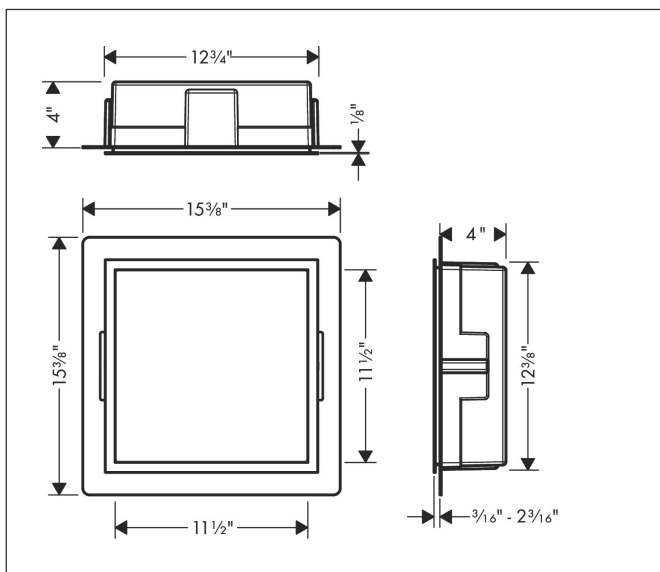

Brand hansgrohe
 Art. Name **XtraStoris Individual** Wall niche Brushed Stainless Steel with design frame 12"x 12"x 4"
 Art. Nr. 56097140
 Surface brushed bronze
 Pos. 1

Product Picture

Features

- Consists of: wall niche with design frame, sealing set
- Body colour: Brushed Stainless Steel
- Installation depth: 100 mm
- Where to use: new construction, renovation
- Easy to clean surface
- Suitable for use in wet areas
- Wall type: solid wall construction, drywall construction
- Material sealing set: Polystyrene (PS)
- Material wall niche: Stainless Steel 304 (1.4301)
- With 2 mm thick design frame
- Dimensions wall niche: 300 x 300 x 100 mm (HxWxD)
- Required dimensions for sealing set: 313 x 325 x 100 mm (HxWxD)

Drawing

Technology