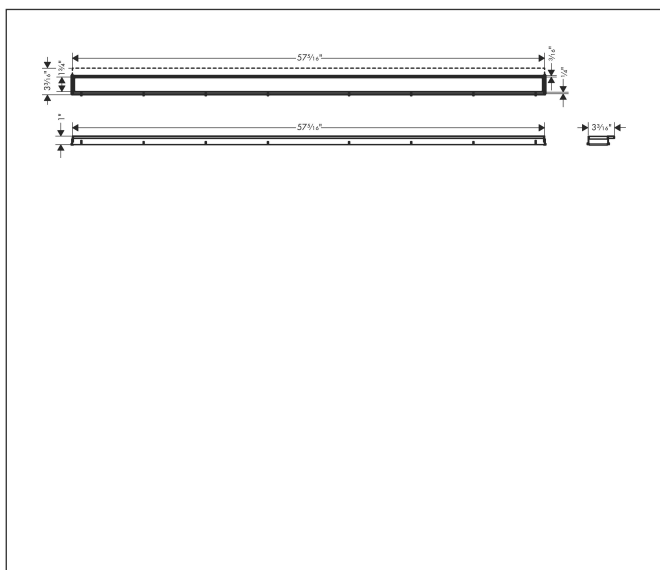

Brand	hansgrohe
Art. Name	RainDrain Match Trim 59 1/8" with Height Adjustable Frame
Art. Nr.	56127671
Surface	matte black
Pos.	1

Product Picture

Features

- Consists of: design trim, height adjustable frame, wall installation flange
- Mounting type: wall-mounted, free in the floor
- Easy to clean surface
- Easy adjustment to tile thickness with height adjustable frame (7 - 18 mm)
- Tile thickness: up to 18 mm
- Suitable for any type of tile
- Up to 60 l/min drainage capacity
- Where to use: new construction, renovation
- Grate removal tool allows easy removal of the trim
- Wall mounting possible
- tile inlay depth: 12 mm
- Grate material: Stainless Steel 304 (1.4301)
- Suitable for primary and secondary drainage
- Frame width: 62 mm

Drawing

Technology