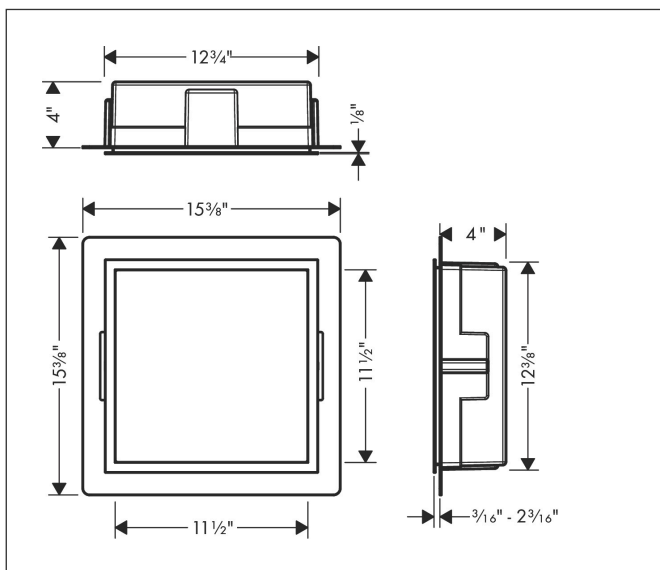

Brand hansgrohe
 Art. Name **XtraStoris Individual** Wall niche Matt Black with design frame 12"x 12"x 4"
 Art. Nr. 56098670
 Surface matte black
 Pos. 1

Product Picture

Features

- Consists of: wall niche with design frame, sealing set
- Body colour: matte black
- Installation depth: 100 mm
- Where to use: new construction, renovation
- Easy to clean surface
- Suitable for use in wet areas
- Wall type: solid wall construction, drywall construction
- Material sealing set: Polystyrene (PS)
- Material wall niche: Stainless Steel 304 (1.4301)
- With 2 mm thick design frame
- Dimensions wall niche: 300 x 300 x 100 mm (HxWxD)
- Required dimensions for sealing set: 313 x 325 x 100 mm (HxWxD)

Drawing

Technology