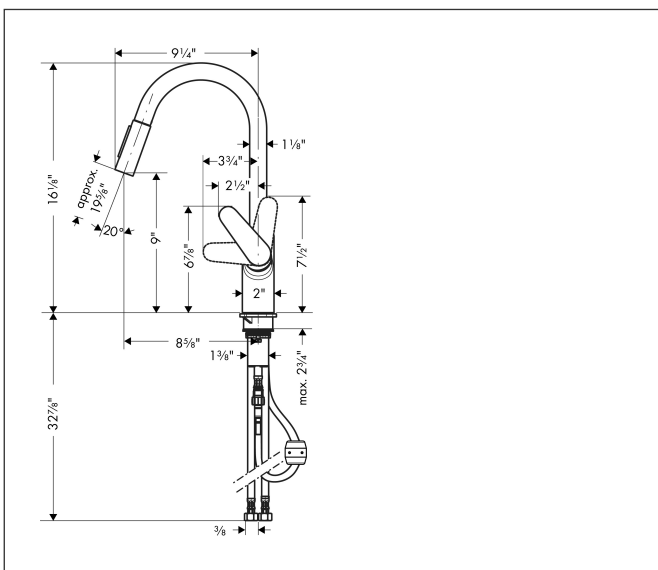

Brand	hansgrohe
Art. Name	Focus HighArc Kitchen Faucet, 2-Spray Pull-Down, 1.5 GPM
Art. Nr.	04920800
Surface	steel optic
Pos.	1

Product Picture

Features

- Swivel range 150°
- needle spray, Laminar spray
- Locking spray diverter (reverts to default spray mode upon valve closing)
- MagFit magnetic sprayhead docking
- deck mounted
- Flow: 1.5 GPM (5.7 L/Min)
- Ceramic cartridge
- 3/8" connections
- Integrated double backflow prevention
- flow rate limited to maximum 6 l/min

Drawing

Technology

Spray Types