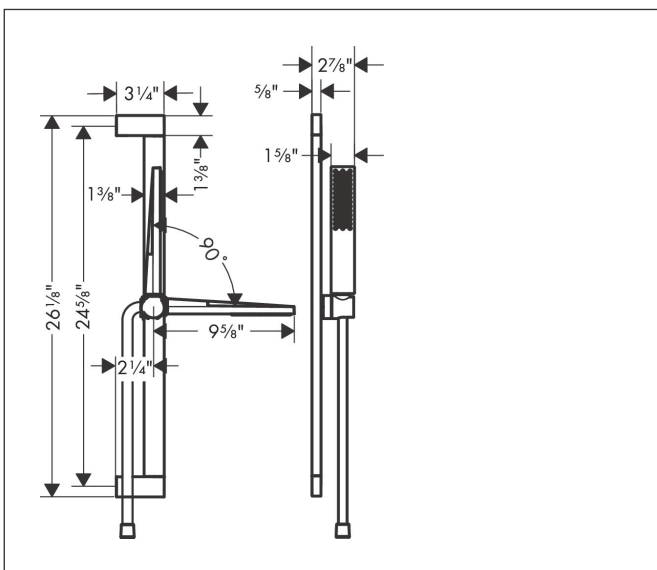

Brand	hansgrohe
Art. Name	Pulsify E Wallbar Set 100 1-Jet 24", 2.5 GPM
Art. Nr.	24370001
Surface	chrome
Pos.	1

Product Picture

Features

- Consists of: Baton handshower, Wallbar, Handshower hose, Slider
- Spray modes: PowderRain
- Flow: 2.5 GPM (9.5 L/Min)
- Pivot connector prevents hose from tangling
- Wall mounted: Fastens with screws
- Wallbar type: swivelling shower bar
- Stand pipe: 26 Inch
- Profile stand pipe: cubic

Drawing

Technology

Spray Types