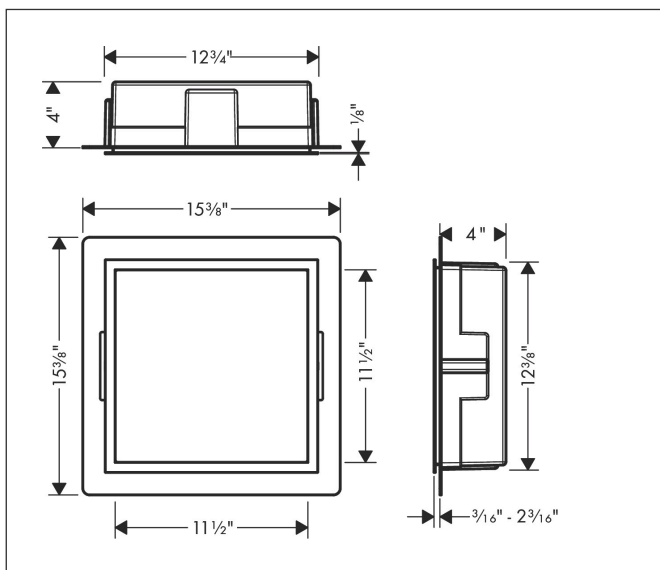

Brand hansgrohe
 Art. Name **XtraStoris Individual** Wall niche Matt White with design frame 12"x 12"x 4"
 Art. Nr. 56099340
 Surface brushed black chrome
 Pos. 1

Product Picture

Features

- Consists of: wall niche with design frame, sealing set
- Body colour: Matt White
- Installation depth: 100 mm
- Where to use: new construction, renovation
- Easy to clean surface
- Suitable for use in wet areas
- Wall type: solid wall construction, drywall construction
- Material sealing set: Polystyrene (PS)
- Material wall niche: Stainless Steel 304 (1.4301)
- With 2 mm thick design frame
- Dimensions wall niche: 300 x 300 x 100 mm (HxWxD)
- Required dimensions for sealing set: 313 x 325 x 100 mm (HxWxD)

Drawing

Technology