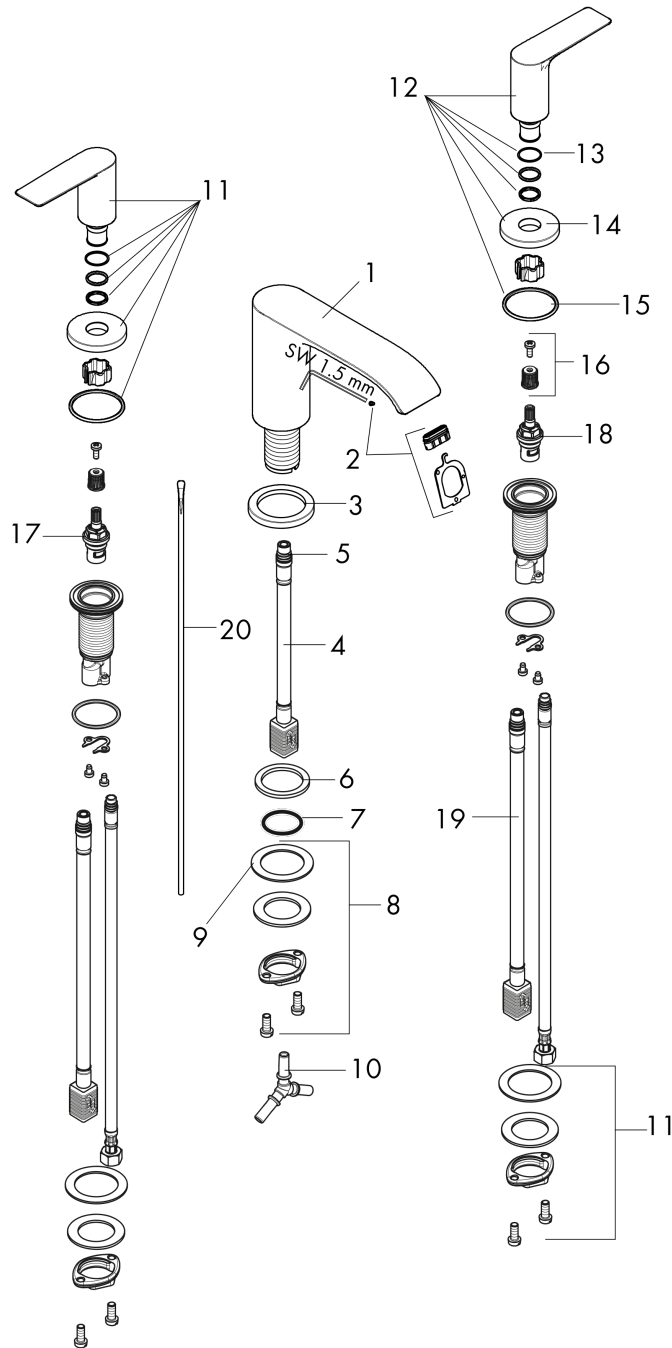

Vivenis

Widespread Faucet 90 with Pop-Up Drain, 1.2 GPM

Finishes : **chrome** Part no. : **75033001**

Description

Features

- Consists of: Widespread faucet, Pop-up assembly
- Spray modes: WaterfallStream
- Flow: 1.2 GPM (4.5 L/Min)
- 90° ceramic valves
- Includes pop-up drain
- Material waste set: Metal

Scale drawing

Vivenis
Widespread Faucet 90 with Pop-Up Drain, 1.2 GPM
 Finishes : **chrome** Part no. : **75033001**

Exploded drawing

Year of production: >11/21

Vivenis**Widespread Faucet 90 with Pop-Up Drain, 1.2 GPM**Finishes : **chrome** Part no. : **75033001****Spare parts list**

Year of production: >11/21

Pos.	Description	Part no.	Price	PU
1	spout cpl.	94308000	-	1
2	spray former	94275000	-	1
3	escutcheon for spout	94309000	-	1
4	null	92913000	-	1
5	O-ring 8x1,75	97827000	-	1
6	flat seal	98749000	-	1
7	O-ring 26x4	92191000	-	1
8	null	92909000	-	1
9	lever collar	97548000	-	1
10	hose connection angel	92905000	-	1
11	handle for hot water	94306000	-	1
12	handle for cold water	94307000	-	1
13	O-Ring 14x1,5	98201000	-	1
14	escutcheon for handle	92956000	-	1
15	null	92907000	-	1
16	handle fixing set	98932000	-	1
17	shut off unit right closing	98817000	-	1
18	shut off unit left closing	95366000	-	1
19	null	92914000	-	1
a	pop up waste	88509000	-	1