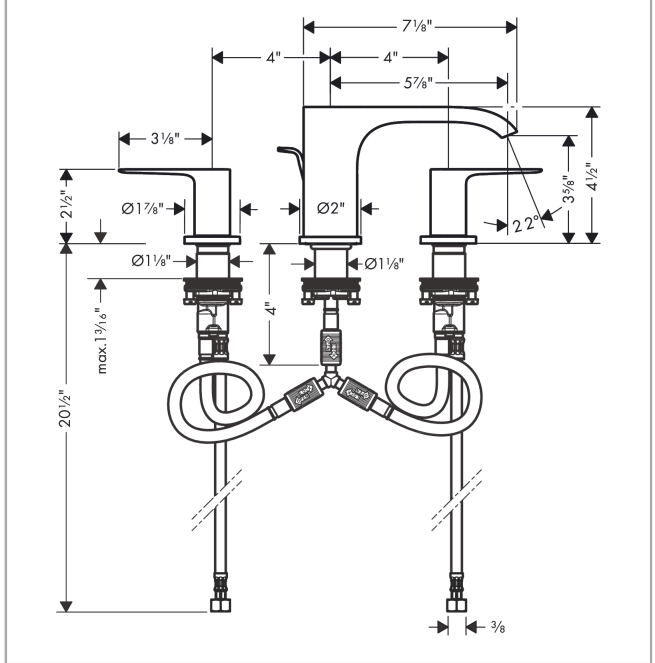

Vivenis

Widespread Faucet 90 with Pop-Up Drain, 1.2 GPM

Finishes : **chrome** Part no. : **75033001**

Description

Features

- Consists of: Widespread faucet, Pop-up assembly
- Spray modes: WaterfallStream
- Flow: 1.2 GPM (4.5 L/Min)
- 90° ceramic valves
- Includes pop-up drain
- Material waste set: Metal

Scale drawing

Vivenis
Widespread Faucet 90 with Pop-Up Drain, 1.2 GPM
 Finishes : **chrome** Part no. : **75033001**

Exploded drawing

Year of production: >11/21

Vivenis**Widespread Faucet 90 with Pop-Up Drain, 1.2 GPM**Finishes : **chrome** Part no. : **75033001****Spare parts list**

Year of production: >11/21

Pos.	Description	Part no.	Price	PU
1	spout cpl.	94308000	-	1
2	spray former	94275000	-	1
3	escutcheon for spout	94309000	-	1
4	null	92913000	-	1
5	O-ring 8x1,75	97827000	-	1
6	flat seal	98749000	-	1
7	O-ring 26x4	92191000	-	1
8	null	92909000	-	1
9	lever collar	97548000	-	1
10	hose connection angel	92905000	-	1
11	handle for hot water	94306000	-	1
12	handle for cold water	94307000	-	1
13	O-Ring 14x1,5	98201000	-	1
14	escutcheon for handle	92956000	-	1
15	null	92907000	-	1
16	handle fixing set	98932000	-	1
17	shut off unit right closing	98817000	-	1
18	shut off unit left closing	95366000	-	1
19	null	92914000	-	1
a	pop up waste	88509000	-	1