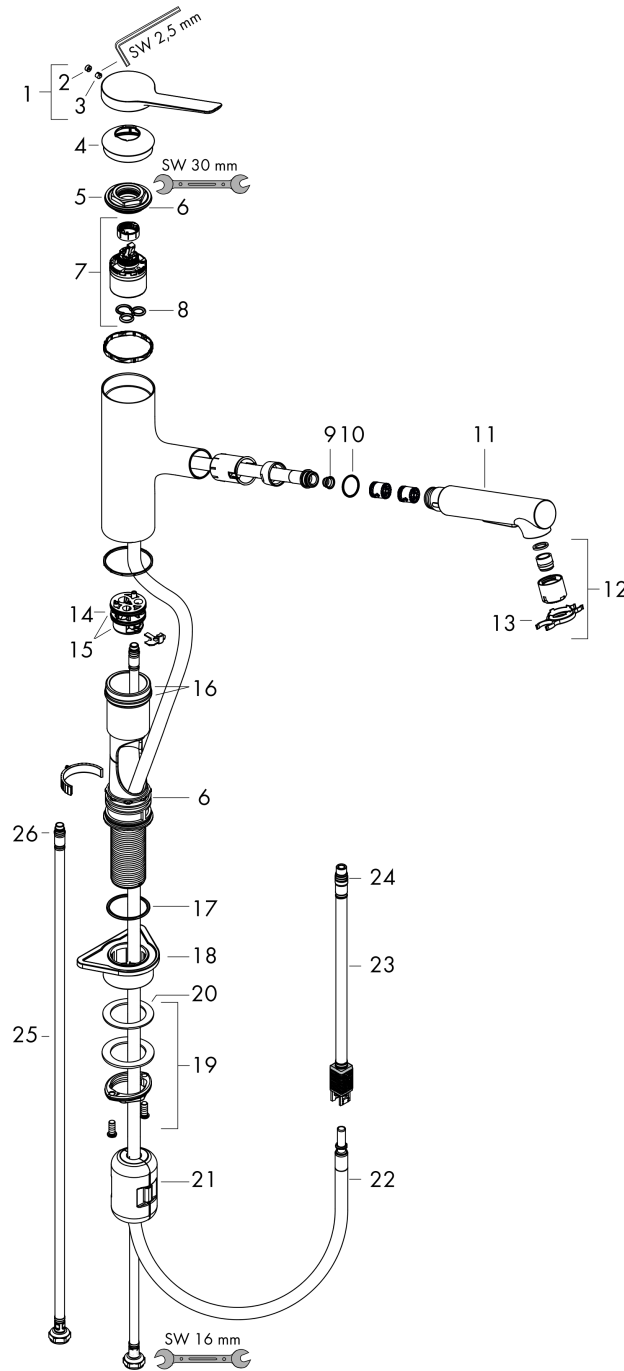

Zesis M33
Kitchen Faucet, 2-Spray Pull-Out, 1.75GPM
 Finishes : **matte black** Part no. : **74800671**

Description

Features

- Swivel range 150°
- Aerated spray, needle spray
- Toggle spray diverter
- deck mounted
- Flow: 1.75 GPM (6.6 L/Min)
- Ceramic cartridge
- 3/8" connections
- Integrated double backflow prevention
- extension length up to 30" (50cm)
- Single lever kitchen mixer, connection hoses, Fastening set, Assembly instructions

Item details

List Price \$ 502.00

Technology

Design awards

Compliance

Product image

Scale drawing

Zesis M33
Kitchen Faucet, 2-Spray Pull-Out, 1.75GPM
 Finishes : **matte black** Part no. : **74800671**

Exploded drawing

Year of production: >10/21

Zesis M33

Kitchen Faucet, 2-Spray Pull-Out, 1.75GPM

Finishes : **matte black** Part no. : **74800671**

Spare parts list

Year of production: >10/21

Pos.	Description	Part no.	Price	PU
1	handle	94390670	-	1
2	screw cover	93735610	-	1
3	hollow set screw M5x5	98446000	-	1
4	flange	94388670	-	1
5	nut	94389000	-	1
6	O-ring 41x2	98212000	-	1
7	cartridge, assy	93895000	-	1
8	seal	95008000	-	1
9	filter	97735000	-	1
10	O-ring 18x1,5	98231000	-	1
12	aerator cpl.	94472001	-	1
13	service tool	95910000	-	1
14	adapter for cartridge	95911000	-	1
15	O-Ring 30x2	98186000	-	1
16	O-ring 37x2	92115000	-	1
17	O-Ring 36x2,5	98190000	-	1
18	support	97523000	-	1
19	fixing set (Ø 34)	95049000	-	1
20	lever collar	97548000	-	1
21	weight	92500000	-	1
22	hose 1,25 m	95506000	-	1
23	connection hose 600 mm	92264000	-	1
25	connection hose 35½" M8x0,75 3/8"	94267001	-	1