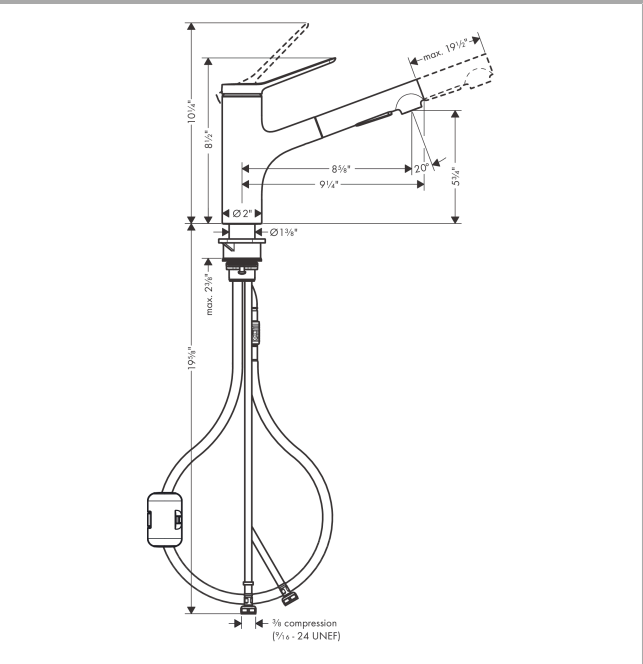

Zesis M33
Kitchen Faucet, 2-Spray Pull-Out, 1.75GPM
 Finishes : **matte black** Part no. : **74800671**

Description

Features

- Swivel range 150°
- Aerated spray, needle spray
- Toggle spray diverter
- deck mounted
- Flow: 1.75 GPM (6.6 L/Min)
- Ceramic cartridge
- 3/8" connections
- Integrated double backflow prevention
- extension length up to 30" (50cm)
- Single lever kitchen mixer, connection hoses, Fastening set, Assembly instructions

Item details

List Price \$ 502.00

Technology

Design awards

Compliance

Product image

Scale drawing

Zesis M33
Kitchen Faucet, 2-Spray Pull-Out, 1.75GPM
 Finishes : **matte black** Part no. : **74800671**

Exploded drawing

Year of production: >10/21

Zesis M33

Kitchen Faucet, 2-Spray Pull-Out, 1.75GPM

Finishes : **matte black** Part no. : **74800671**

Spare parts list

Year of production: >10/21

Pos.	Description	Part no.	Price	PU
1	handle	94390670	-	1
2	screw cover	93735610	-	1
3	hollow set screw M5x5	98446000	-	1
4	flange	94388670	-	1
5	nut	94389000	-	1
6	O-ring 41x2	98212000	-	1
7	cartridge, assy	93895000	-	1
8	seal	95008000	-	1
9	filter	97735000	-	1
10	O-ring 18x1,5	98231000	-	1
12	aerator cpl.	94472001	-	1
13	service tool	95910000	-	1
14	adapter for cartridge	95911000	-	1
15	O-Ring 30x2	98186000	-	1
16	O-ring 37x2	92115000	-	1
17	O-Ring 36x2,5	98190000	-	1
18	support	97523000	-	1
19	fixing set (Ø 34)	95049000	-	1
20	lever collar	97548000	-	1
21	weight	92500000	-	1
22	hose 1,25 m	95506000	-	1
23	connection hose 600 mm	92264000	-	1
25	connection hose 35½" M8x0,75 3/8"	94267001	-	1