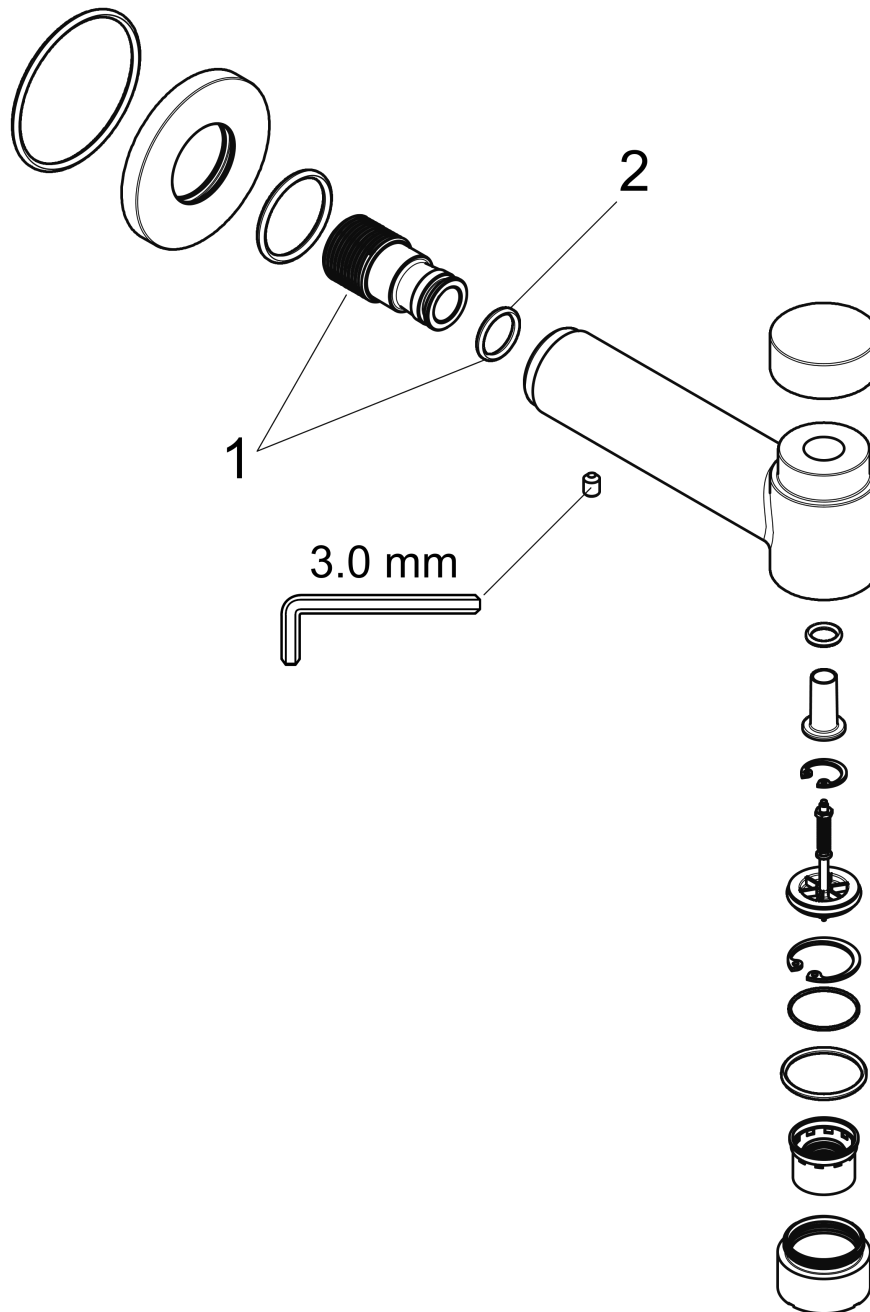

Talis S
Tab Spout with Diverter
 Finishes : **chrome** Part no. : **72411001**

Description

Features

- Solid brass

Item details

List Price \$ 183.00

Compliance

Product image

Scale drawing

Talis S
Tube Spout with Diverter
 Finishes : **chrome** Part no. : **72411001**

Exploded drawing

Year of production: >11/16

Talis S
Tub Spout with Diverter
 Finishes : **chrome** Part no. : **72411001**

Spare parts list

Year of production: >11/16

Pos.	Description	Part no.	Price	PU
1	connecting thread	96472001	-	1
2	O-ring 16x2,5	98134000	-	1