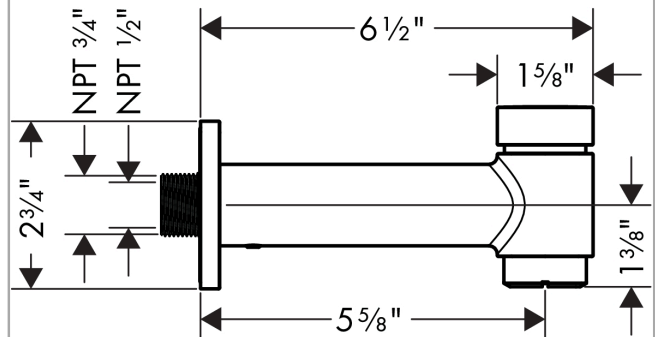

Talis S
Tab Spout with Diverter
 Finishes : **chrome** Part no. : **72411001**

Description

Features

- Solid brass

Item details

List Price \$ 183.00

Compliance

Product image

Scale drawing

Talis S
Tube Spout with Diverter
 Finishes : **chrome** Part no. : **72411001**

Exploded drawing

Year of production: >11/16

Talis S
Tub Spout with Diverter
 Finishes : **chrome** Part no. : **72411001**

Spare parts list

Year of production: >11/16

Pos.	Description	Part no.	Price	PU
1	connecting thread	96472001	-	1
2	O-ring 16x2,5	98134000	-	1