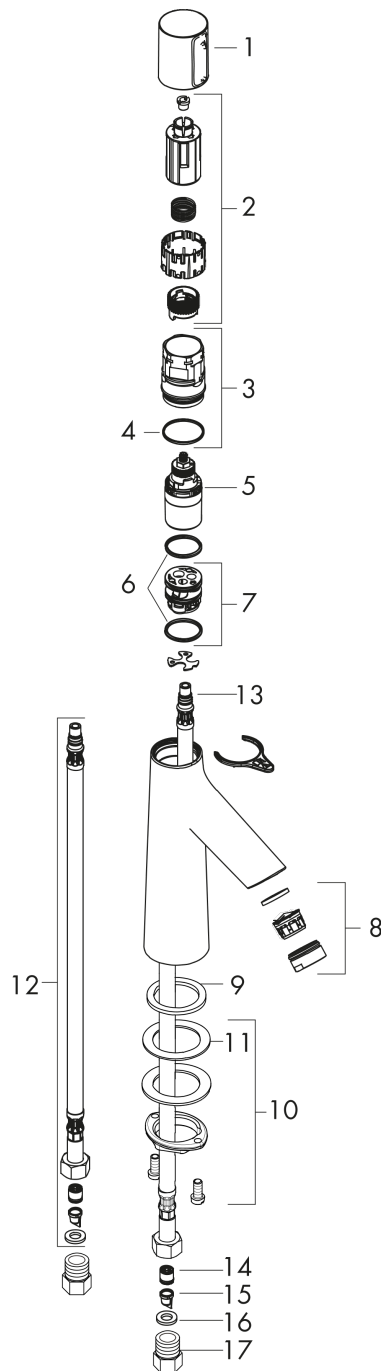

Talis Select S
Single-Hole Faucet 190, 1.2 GPM
 Finishes : **chrome** Part no. : **72045001**

Description

Features

- Aerated spray
- Flow: 1.2 GPM (4.5 L/Min)
- Select cartridge for easy, intuitive operation: Push handle to turn water on and off, and turn to adjust temperature

Item details

List Price \$ 385.00

Technology

Compliance

Product image

Scale drawing

Talis Select S
Single-Hole Faucet 190, 1.2 GPM
 Finishes : **chrome** Part no. : **72045001**

Exploded drawing

Year of production: >03/18

Talis Select S
Single-Hole Faucet 190, 1.2 GPM
 Finishes : **chrome** Part no. : **72045001**

Spare parts list

Year of production: >03/18

Pos.	Description	Part no.	Price	PU
1	handle	92525000	-	1
2	adapter for handle	92526000	-	1
3	nut	92528000	-	1
4	O-ring 27x1,5	92527000	-	1
5	cartridge, assy	92529000	-	1
6	adapter for cartridge	98866000	-	1
7	O-ring 23x2	98398000	-	1
8	aerator M24x1 (4,5 l/min)	92877000	-	1
9	flat seal	98749000	-	1
10	fixing set (Ø 32)	13961000	-	1
11	lever collar	97548000	-	1
12	connection hose 600 mm M8x0,75 G3/8	92629000	-	1
13	O-ring 7x1,5	98422000	-	1
14	non return valve DW 10	96456000	-	1
15	filter	92532000	-	1
16	sealing set	92533000	-	1
17	adapter for connection hose	88802000	-	1
a	fixation extension 35 mm	13898000	-	1