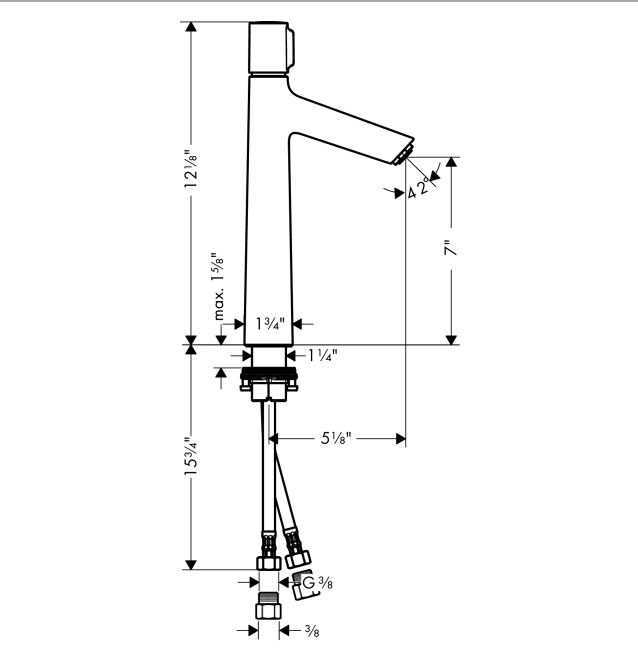

Talis Select S
Single-Hole Faucet 190, 1.2 GPM
 Finishes : **chrome** Part no. : **72045001**

Description

Features

- Aerated spray
- Flow: 1.2 GPM (4.5 L/Min)
- Select cartridge for easy, intuitive operation: Push handle to turn water on and off, and turn to adjust temperature

Item details

List Price \$ 385.00

Technology

Compliance

Product image

Scale drawing

Talis Select S
Single-Hole Faucet 190, 1.2 GPM
 Finishes : **chrome** Part no. : **72045001**

Exploded drawing

Year of production: >03/18

Talis Select S
Single-Hole Faucet 190, 1.2 GPM
 Finishes : **chrome** Part no. : **72045001**

Spare parts list

Year of production: >03/18

Pos.	Description	Part no.	Price	PU
1	handle	92525000	-	1
2	adapter for handle	92526000	-	1
3	nut	92528000	-	1
4	O-ring 27x1,5	92527000	-	1
5	cartridge, assy	92529000	-	1
6	adapter for cartridge	98866000	-	1
7	O-ring 23x2	98398000	-	1
8	aerator M24x1 (4,5 l/min)	92877000	-	1
9	flat seal	98749000	-	1
10	fixing set (Ø 32)	13961000	-	1
11	lever collar	97548000	-	1
12	connection hose 600 mm M8x0,75 G3/8	92629000	-	1
13	O-ring 7x1,5	98422000	-	1
14	non return valve DW 10	96456000	-	1
15	filter	92532000	-	1
16	sealing set	92533000	-	1
17	adapter for connection hose	88802000	-	1
a	fixation extension 35 mm	13898000	-	1