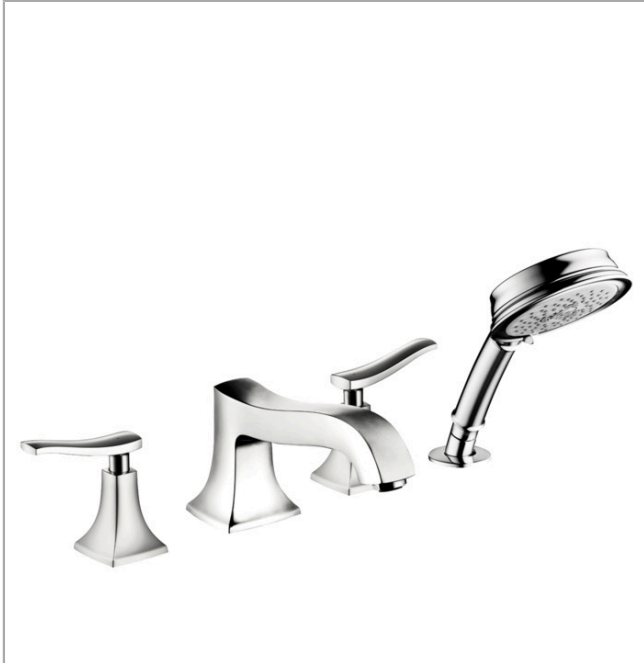

Metris C
4-Hole Roman Tub Set Trim with 1.8 GPM Handshower
 Finishes : **chrome** Part no. : **31312001**

Description

Features

- consists of: 4-Hole Roman tub filler trim, Handshower, Handshower holder
- 90° ceramic valves
- Integrated double backflow prevention

Item details

List Price \$ 826.00

Technology

Compliance

Product image

Scale drawing