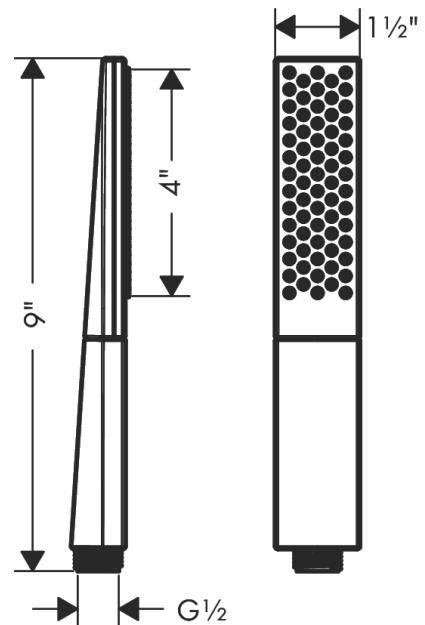

Rainfinity
Baton Handshower 100 1-Jet, 2.5 GPM
 Finishes : **chrome** Part no. : **26866001**

Description

Features

- Spray modes: PowderRain
- Flow: 2.5 GPM (9.5 L/Min)
- Spray face surface: graphite

Item details

List Price \$ 160.00

Technology

Compliance

Product image

Scale drawing

Rainfinity
Baton Handshower 100 1-Jet, 2.5 GPM
Finishes : **chrome** Part no. : **26866001**

Exploded drawing

Year of production: >04/20

Rainfinity

Baton Handshower 100 1-Jet, 2.5 GPM

Finishes : **chrome** Part no. : **26866001**

Spare parts list

Year of production: >04/20

Pos.	Description	Part no.	Price	PU
1	filter	92672000	-	1
2	seal	98058000	-	1