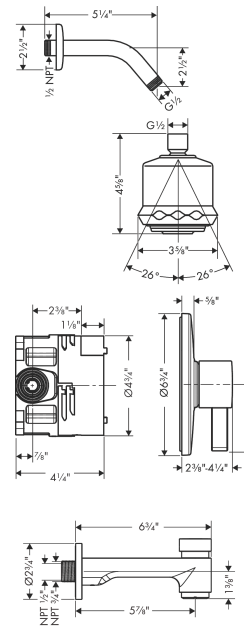

Clubmaster

Pressure Balance Tub/Shower Set with Rough, 2.5 GPM

Finishes : **brushed nickel** Part no. : **04906820**

Description

Features

- Consists of: Showerhead, Showerarm, Pressure Balance Trim, Tub spout, Rough
- Spray modes: Full, Pulsating Massage, Soft spray
- Number of sprays: 3 spray modes
- spray type alteration: adjustment with shift on overhead shower
- Ball-joint: Showerhead angle adjustable
- flow rate of hand shower at 3 bar: 2.5 GPM (9.5 L/Min)

Item details

List Price \$ 945.00

Technology

Compliance

Product image

Scale drawing

Clubmaster
Pressure Balance Tub/Shower Set with Rough, 2.5 GPM
 Finishes : **brushed nickel** Part no. : **04906820**

Exploded drawing

Year of production: >08/20

Clubmaster
Pressure Balance Tub/Shower Set with Rough, 2.5 GPM
 Finishes : **brushed nickel** Part no. : **04906820**

Spare parts list

Year of production: >08/20

Pos.	Description	Part no.	Price	PU
1	base body	01850181	-	1
2	Finish set	04233820	-	1
3	shower arm	27411823	-	1
4	showerhead cpl.	28496821	-	1
5	spout	14414821	-	1