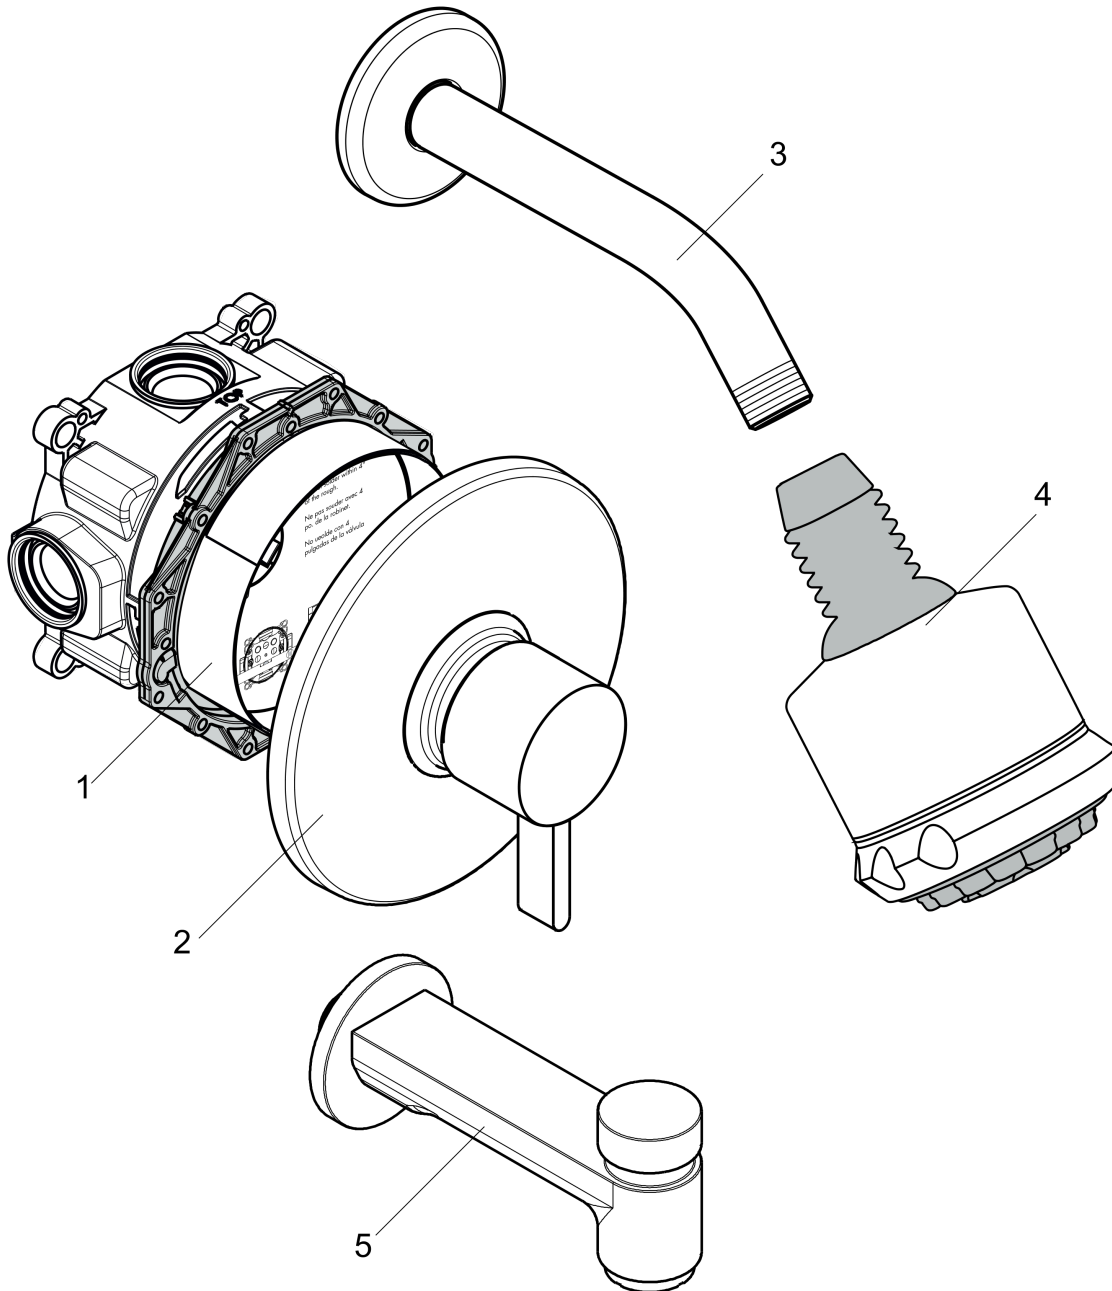

Clubmaster

Pressure Balance Tub/Shower Set with Rough, 2.5 GPM

Finishes : **brushed nickel** Part no. : **04906820**

Description

Features

- Consists of: Showerhead, Showerarm, Pressure Balance Trim, Tub spout, Rough
- Spray modes: Full, Pulsating Massage, Soft spray
- Number of sprays: 3 spray modes
- spray type alteration: adjustment with shift on overhead shower
- Ball-joint: Showerhead angle adjustable
- flow rate of hand shower at 3 bar: 2.5 GPM (9.5 L/Min)

Item details

List Price \$ 945.00

Technology

Compliance

Product image

Scale drawing

Clubmaster
Pressure Balance Tub/Shower Set with Rough, 2.5 GPM
 Finishes : **brushed nickel** Part no. : **04906820**

Exploded drawing

Year of production: >08/20

Clubmaster
Pressure Balance Tub/Shower Set with Rough, 2.5 GPM
 Finishes : **brushed nickel** Part no. : **04906820**

Spare parts list

Year of production: >08/20

Pos.	Description	Part no.	Price	PU
1	base body	01850181	-	1
2	Finish set	04233820	-	1
3	shower arm	27411823	-	1
4	showerhead cpl.	28496821	-	1
5	spout	14414821	-	1