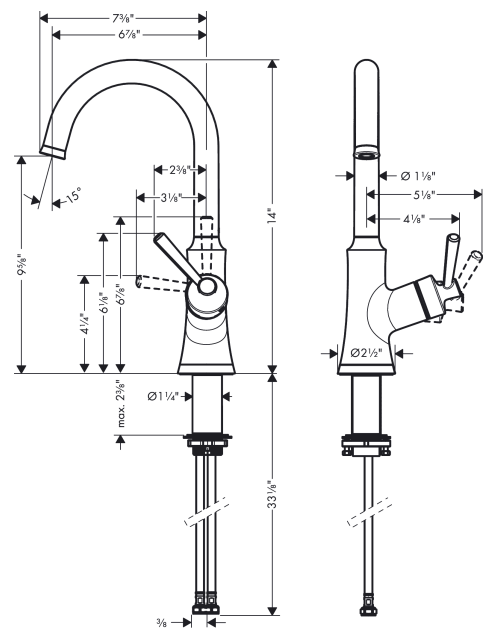

Joleena

Bar Faucet, 1.5 GPM

Finishes : **polished nickel** Part no. : **04795830**

Description

Features

- Swivel range 150°
- Aerated spray
- Single-hole installation
- Flow: 1.5 GPM (5.7 L/Min)
- Ceramic cartridge
- 3/8" hoses

Item details

List Price

\$ 384.00

Compliance

Product image

Scale drawing

Joleena
Bar Faucet, 1.5 GPM
 Finishes : **polished nickel** Part no. : **04795830**

Exploded drawing

Year of production: >01/20

Joleena

Bar Faucet, 1.5 GPM

Finishes : **polished nickel** Part no. : **04795830**

Spare parts list

Year of production: >01/20

Pos.	Description	Part no.	Price	PU
1	handle	93539830	-	1
2	cartridge, assy	93259000	-	1
3	spout cpl.	93541830	-	1
4	escutcheon	93537830	-	1
5	fixing set	93263000	-	1