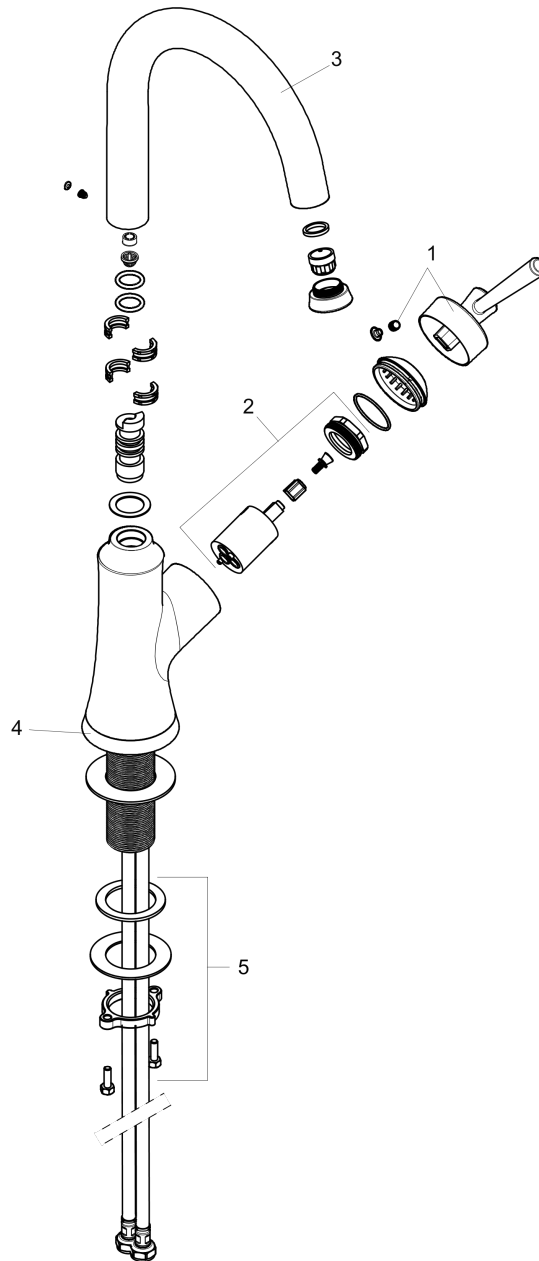

Joleena

Bar Faucet, 1.5 GPM

Finishes : **polished nickel** Part no. : **04795830**

Description

Features

- Swivel range 150°
- Aerated spray
- Single-hole installation
- Flow: 1.5 GPM (5.7 L/Min)
- Ceramic cartridge
- 3/8" hoses

Item details

List Price

\$ 384.00

Compliance

Product image

Scale drawing

Joleena
Bar Faucet, 1.5 GPM
 Finishes : **polished nickel** Part no. : **04795830**

Exploded drawing

Year of production: >01/20

Joleena

Bar Faucet, 1.5 GPM

Finishes : **polished nickel** Part no. : **04795830**

Spare parts list

Year of production: >01/20

Pos.	Description	Part no.	Price	PU
1	handle	93539830	-	1
2	cartridge, assy	93259000	-	1
3	spout cpl.	93541830	-	1
4	escutcheon	93537830	-	1
5	fixing set	93263000	-	1