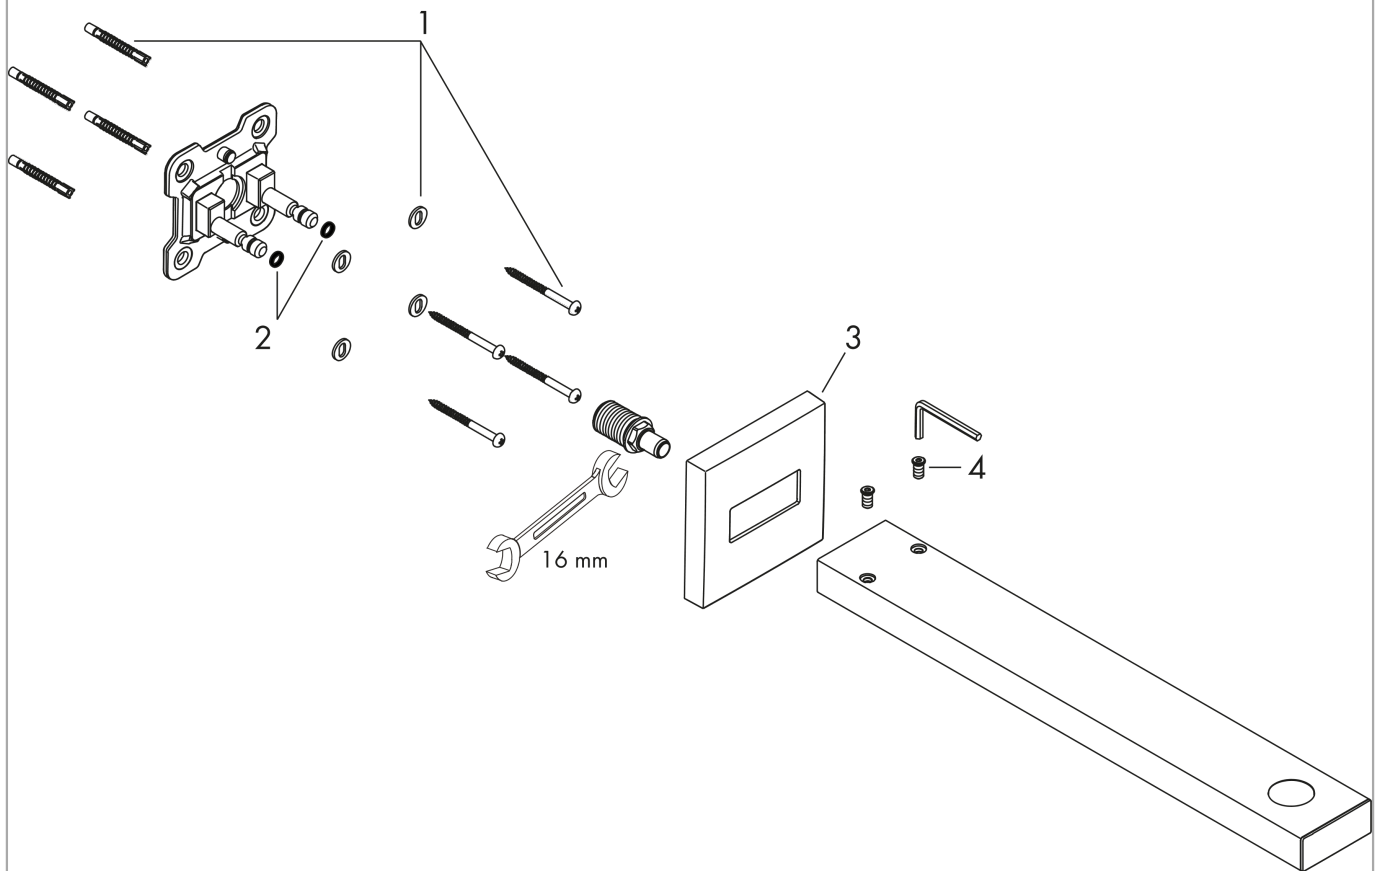

**Raindance E**  
**Showerarm, 15" (Must be used with Raindance E 300 Showerhead)**  
 Finishes : **chrome**    Part no. : **04731000**

Exploded drawing

Year of production: >04/18

**Raindance E**

**Showerarm, 15" (Must be used with Raindance E 300 Showerhead)**

Finishes : **chrome**    Part no. : **04731000**

**Spare parts list**

Year of production: >04/18

<b>Pos.</b>	<b>Description</b>	<b>Part no.</b>	<b>Price</b>	<b>PU</b>
1	mounting set	96179000	-	1
2	O-ring 6x2	98458000	-	1
3	escutcheon	93126000	-	1
4	screw	93431000	-	1