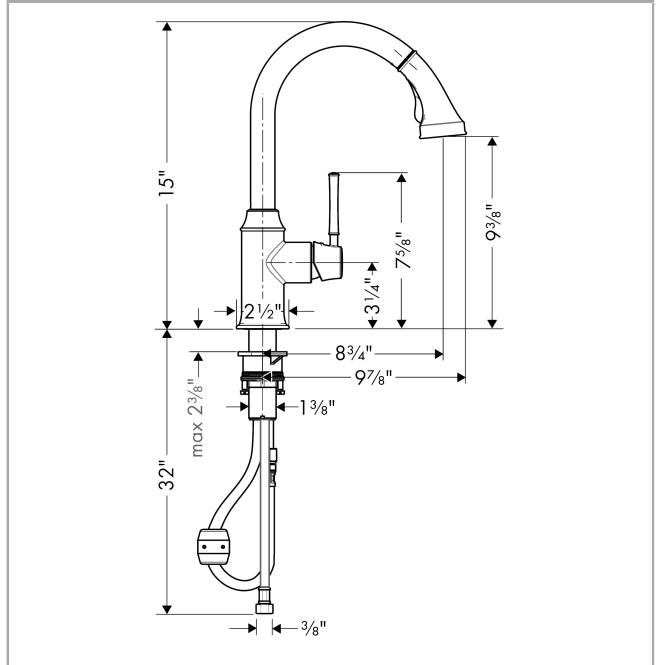

Talis C
HighArc Kitchen Faucet, 2-Spray Pull-Down, 1.75 GPM
 Finishes : **rubbed bronze** Part no. : **04215920**

Description

Features

- consists of: Single lever kitchen mixer, Base plate
- Swivel range 150°
- Full and needle spray
- Locking spray diverter (reverts to default spray mode upon valve closing)
- MagFit magnetic sprayhead docking
- Single-hole installation
- Flow: 1.75 GPM (6.6 L/Min)
- Ceramic cartridge
- 3/8" connections
- Integrated double backflow prevention

Item details

List Price \$ 724.00

Technology

Compliance

Product image

Scale drawing

Talis C
HighArc Kitchen Faucet, 2-Spray Pull-Down, 1.75 GPM
 Finishes : **rubbed bronze** Part no. : **04215920**

Exploded drawing

Year of production: >10/18

Talis C
HighArc Kitchen Faucet, 2-Spray Pull-Down, 1.75 GPM
 Finishes : **rubbed bronze** Part no. : **04215920**

Spare parts list

Year of production: >10/18

Pos.	Description	Part no.	Price	PU
1	handle	95900920	-	1
2	screw cover	96338000	-	1
3	flange	95498920	-	1
4	nut	97209000	-	1
5	cartridge, assy	92730000	-	1
6	locking screw for handle	95140000	-	1
7	seal	95008000	-	1
8	filter	97735000	-	1
9	set of non return valves DW 15	97350000	-	1
10	non return valve	93218000	-	1
11	handspray	95899920	-	1
12	hose 1,50 m	88624000	-	1
13	connection hose 600 mm M10x1	95561000	-	1
14	fixing set (Ø 34)	95049000	-	1
15	connection hose 35½" M8x0,75 3/8"	96316001	-	1
a	spout cpl.	95897920	-	1
b	hose 1,50 m	95507000	-	1