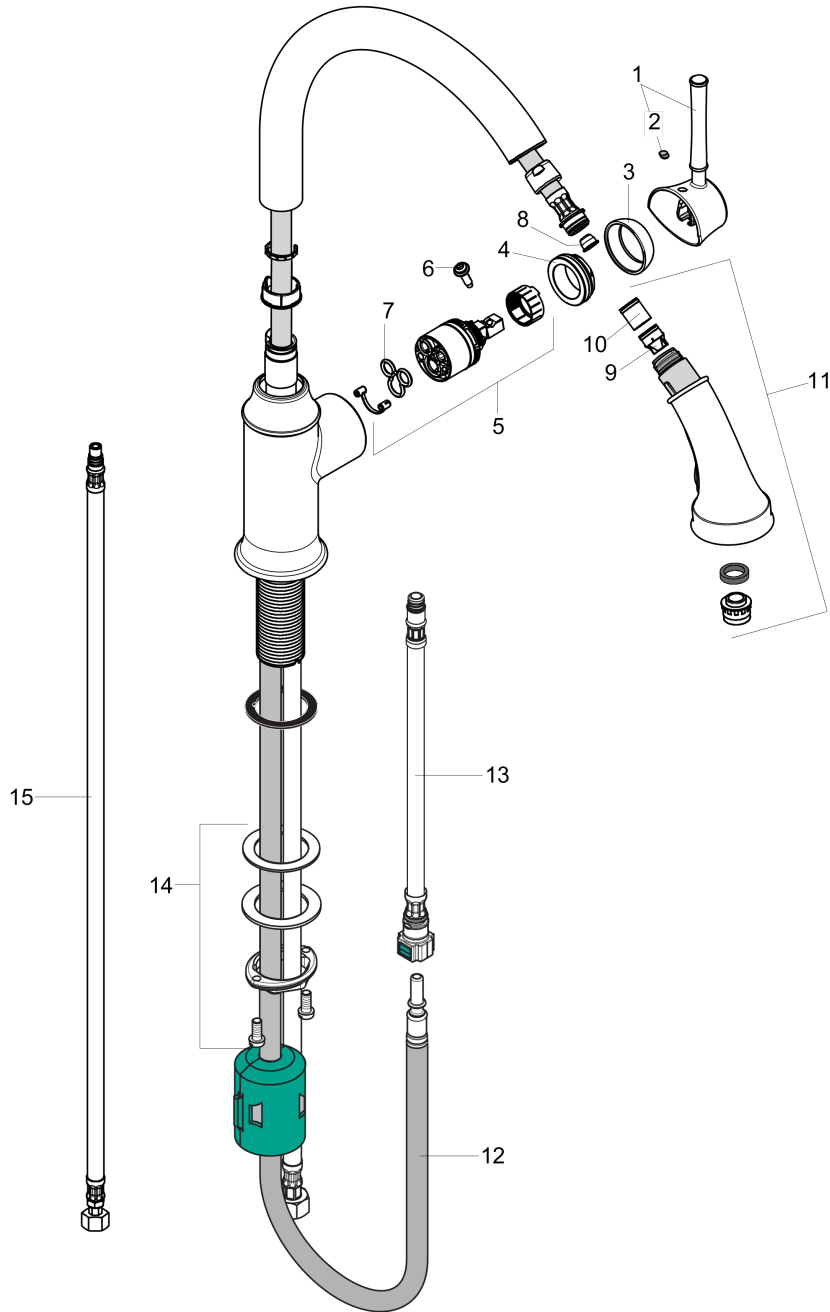

Talis C
HighArc Kitchen Faucet, 2-Spray Pull-Down, 1.75 GPM
 Finishes : **rubbed bronze** Part no. : **04215920**

Description

Features

- consists of: Single lever kitchen mixer, Base plate
- Swivel range 150°
- Full and needle spray
- Locking spray diverter (reverts to default spray mode upon valve closing)
- MagFit magnetic sprayhead docking
- Single-hole installation
- Flow: 1.75 GPM (6.6 L/Min)
- Ceramic cartridge
- 3/8" connections
- Integrated double backflow prevention

Item details

List Price \$ 724.00

Technology

Compliance

Product image

Scale drawing

Talis C
HighArc Kitchen Faucet, 2-Spray Pull-Down, 1.75 GPM
 Finishes : **rubbed bronze** Part no. : **04215920**

Exploded drawing

Year of production: >10/18

Talis C
HighArc Kitchen Faucet, 2-Spray Pull-Down, 1.75 GPM
 Finishes : **rubbed bronze** Part no. : **04215920**

Spare parts list

Year of production: >10/18

Pos.	Description	Part no.	Price	PU
1	handle	95900920	-	1
2	screw cover	96338000	-	1
3	flange	95498920	-	1
4	nut	97209000	-	1
5	cartridge, assy	92730000	-	1
6	locking screw for handle	95140000	-	1
7	seal	95008000	-	1
8	filter	97735000	-	1
9	set of non return valves DW 15	97350000	-	1
10	non return valve	93218000	-	1
11	handspray	95899920	-	1
12	hose 1,50 m	88624000	-	1
13	connection hose 600 mm M10x1	95561000	-	1
14	fixing set (Ø 34)	95049000	-	1
15	connection hose 35½" M8x0,75 3/8"	96316001	-	1
a	spout cpl.	95897920	-	1
b	hose 1,50 m	95507000	-	1