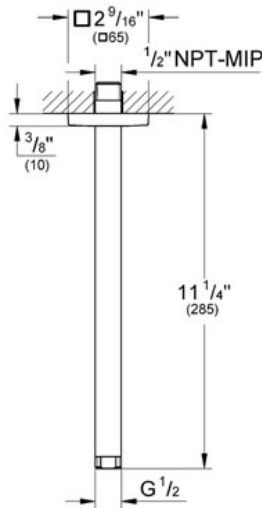

RAINSHOWER®
12" Ceiling Shower Arm with
Square Flange

MODEL # 27487

GROHE America, Inc | 200 North Gary Avenue, Suite G, Roselle, IL 60172
Phone: +1 (800) 444-7643 | Fax: +1 (800) 225-2778 | us-customerservice@grohe.com

Pure Freude an Wasser

Product Description:

12" Ceiling Shower Arm with Square Flange

Standard Specification:

- GROHE StarLight® finish
- Length 12"
- $\frac{1}{2}$ " NPT Male Threads
- With square escutcheon
- Can be used with all Rainshower shower heads

Applicable Codes & Standards:

- ASME A112.18.1/CSA B125.1

Color:

- 27487 000 chrome