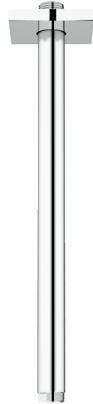

RAINSHOWER®
12" Ceiling Shower Arm with
Square Flange

MODEL # 27487

GROHE America, Inc | 200 North Gary Avenue, Suite G, Roselle, IL 60172
Phone: +1 (800) 444-7643 | Fax: +1 (800) 225-2778 | us-customerservice@grohe.com

Pure Freude an Wasser

Product Description:

12" Ceiling Shower Arm with Square Flange

Standard Specification:

- GROHE StarLight® finish
- Length 12"
- $\frac{1}{2}$ " NPT Male Threads
- With square escutcheon
- Can be used with all Rainshower shower heads

Applicable Codes & Standards:

- ASME A112.18.1/CSA B125.1

Color:

- 27487 000 chrome