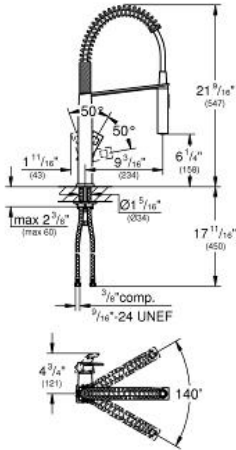

EUROCUBE
Single-lever sink mixer 1/2"
MODEL # 31401

Pure Freude an Wasser

GROHE America, Inc | 200 North Gary Avenue, Suite G, Roselle, IL 60172
Phone: +1 (800) 444-7643 | Fax: +1 (800) 225-2778 | us-customerservice@grohe.com

Product Description:
Single-lever sink mixer 1/2"

Standard Specification:

- Single hole installation
- **GROHE StarLight®** finish
- **GROHE SilkMove®** ceramic cartridge
- Locking Push Button Control - to switch from regular flow to spray
- Adjustable flow rate limiter
- Swivel spout
- Swivel area 140°
- 360° maneuverable spring arm
- **Protected against backflow**
- Stainless Steel Braided Flexible Supplies
- Under cupboard installation
- Quick installation system