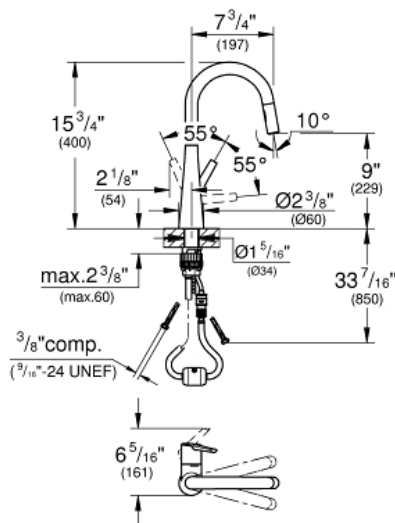

LADYLUX  
Single-Handle Kitchen Faucet  
MODEL # 32226003

Pure Freude  
an Wasser

GROHE

**Product Description:**  
**LADYLUX**  
**Single-Handle Kitchen Faucet**

**Standard Specification:**

- Single hole installation
- **GROHE StarLight** chrome finish
- **GROHE SilkMove** 1.4" (35 mm) ceramic cartridge
- GROHE Magnetic Docking guarantees easy retraction and smooth docking of the spray head back to the starting position
- Pull-out dual spray
- Diverter: laminar spray/SpeedClean shower jet
- Automatic return to laminar spray
- Adjustable flow rate limiter
- Swivel Spout
- Check valve included to prevent backflow
- Stainless steel flex lines
- GROHE QuickFix Plus ultra fast and simple installation - no tools needed
- GROHE Zero isolated inner water ways - lead and nickel free
- 1.75 gpm

**Color:**

- 32226003 StarLight Chrome