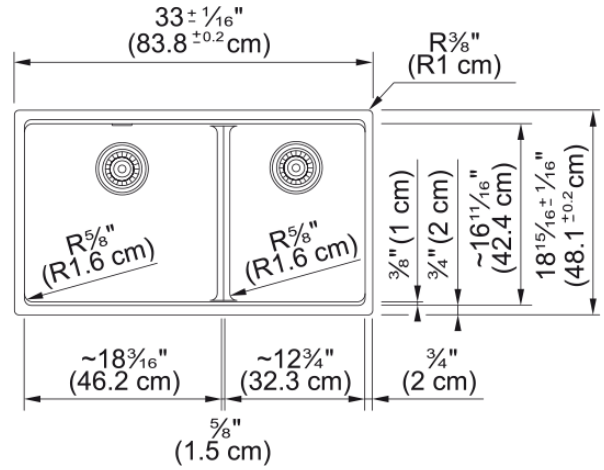

## Technical Data

### Product Dimensions

Exterior size: right to left	32.992
Exterior size: front to back	18.937
Large bowl size: right to left	18.15
Large bowl size: front to back	16.614
Large bowl: depth	9.488
Small bowl size: right to left	12.756
Small bowl size: front to back	16.614
Small bowl: depth	9.488

### Installation

Minimum cabinet size	36"
----------------------	-----

### Product specifications

Installation type	Undermount
Drain hole	3 1/2"
Position of drainer	No drainer