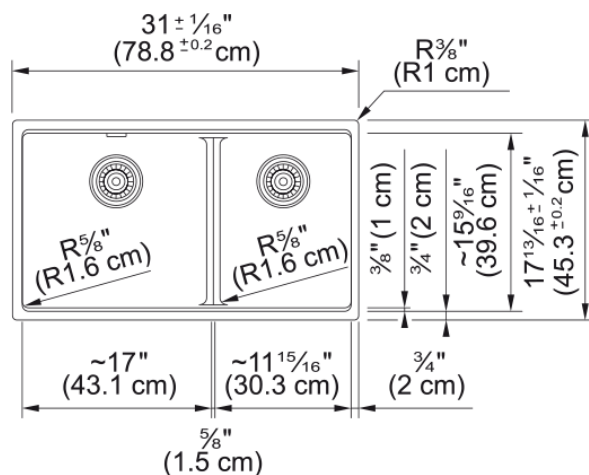

Maris Undermount Sink - MAG1601611LD-MOC | 125.0687.080

Technical Data

Aspect

Sink type	Sink
Type of material	Granite
Number of bowls	2
Color	Mocha
Finish	None

Product Dimensions

Exterior size: right to left	31.024
Exterior size: front to back	17.835
Large bowl size: right to left	16.945
Large bowl size: front to back	15.606
Large bowl: depth	9.492
Small bowl size: right to left	11.984
Small bowl size: front to back	15.606
Small bowl: depth	9.492

Installation

Minimum cabinet size	36"
----------------------	-----

Product specifications

Installation type	Undermount
Drain hole	3 1/2"
Position of drainer	No drainer

Product identification

Product brand	FRANKE
Product family	Maris
Collection	Maris
Certified by	IAPMO

Features

Drainers number	No drainer
-----------------	------------

Features

Product reversibility	No
Faucet ledge	No
Strainer assembly included	No
Strainer assembly type	No waste kit
Overflow	No
Number of faucet holes	No faucet hole
Soap dispenser hole	No