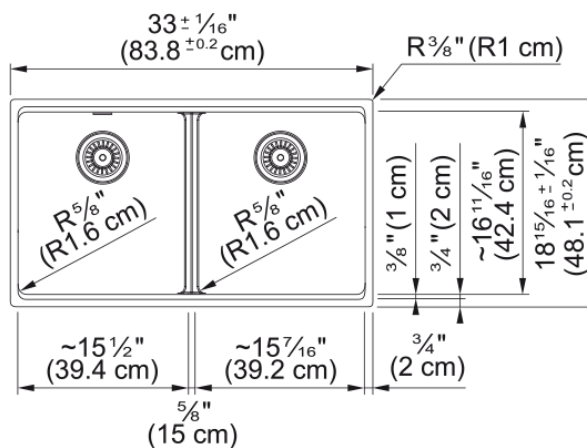

Maris Undermount Sink - MAG1201515-CHA | 125.0686.987

Technical Data

Aspect

Sink type	Sink
Type of material	Granite
Number of bowls	2
Color	Champagne
Finish	None

Product Dimensions

Exterior size: right to left	33.008
Exterior size: front to back	18.937
Large bowl size: right to left	15.252
Large bowl size: front to back	16.732
Large bowl: depth	9.488
Small bowl size: right to left	15.252
Small bowl size: front to back	16.732
Small bowl: depth	9.488

Installation

Minimum cabinet size	36"
----------------------	-----

Product specifications

Installation type	Undermount
Drain hole	3 1/2"
Position of drainer	No drainer

Product identification

Product brand	FRANKE
Product family	Maris
Collection	Maris
Certified by	IAPMO