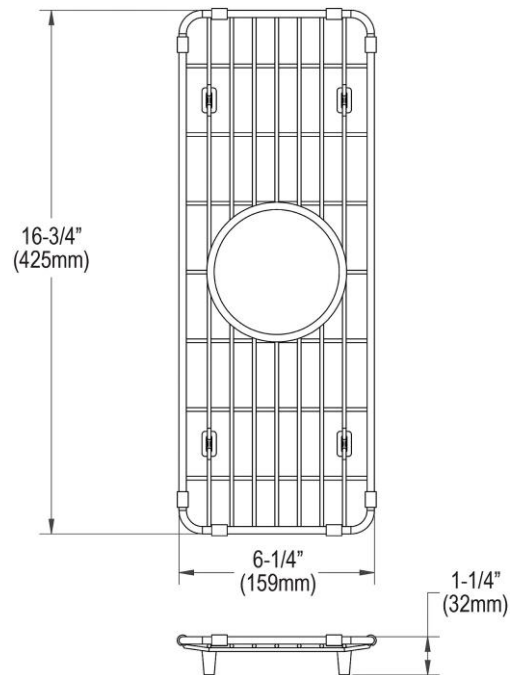

Material:	Stainless Steel
Finish:	Polished Stainless Steel
Dimensions:	6-1/4" x 16-3/4" x 1-1/4"

AMERICAN PRIDE. A LIFETIME TRADITION.
Like your family, the Elkay family has values and traditions that endure. For almost a century, Elkay has been a family-owned and operated company, providing thousands of jobs that support our families and communities.

[Clean and Care Manual (PDF)](#)

[Clean and Care Manual (PDF)](#)

[Warranty (PDF)](#)