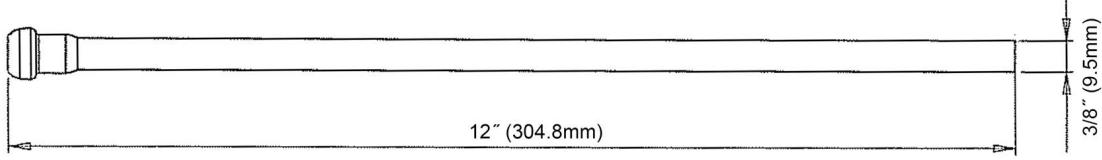

ACCESSORIES AND PARTS

1003-012JKABRCF

a Geberit company

Product Type

3/8" Compression Bullnose Riser, 12" Long

Features & Specifications

- ECAST® design provides durable construction with total lead content equal to or less than 0.25% by weighted average

Submitted with Variations

Date _____

ECAST

ECAST products are intended for installation where state laws and local codes mandate lead content levels or in any location where lead content is a concern.

2100 South Clearwater Drive
 Des Plaines, IL
 P: 847/803-5000
 F: 847/803-5454
 Technical: 800/TEC-TRUE
 www.chicagofaucets.com

Architect/Engineer Specification

Chicago Faucets No. 1003-012JKABRCF, 3/8 Compression Bullnose Riser, 12 long, rough chrome plated. ECAST® construction with less than 0.25% lead content by weighted average.