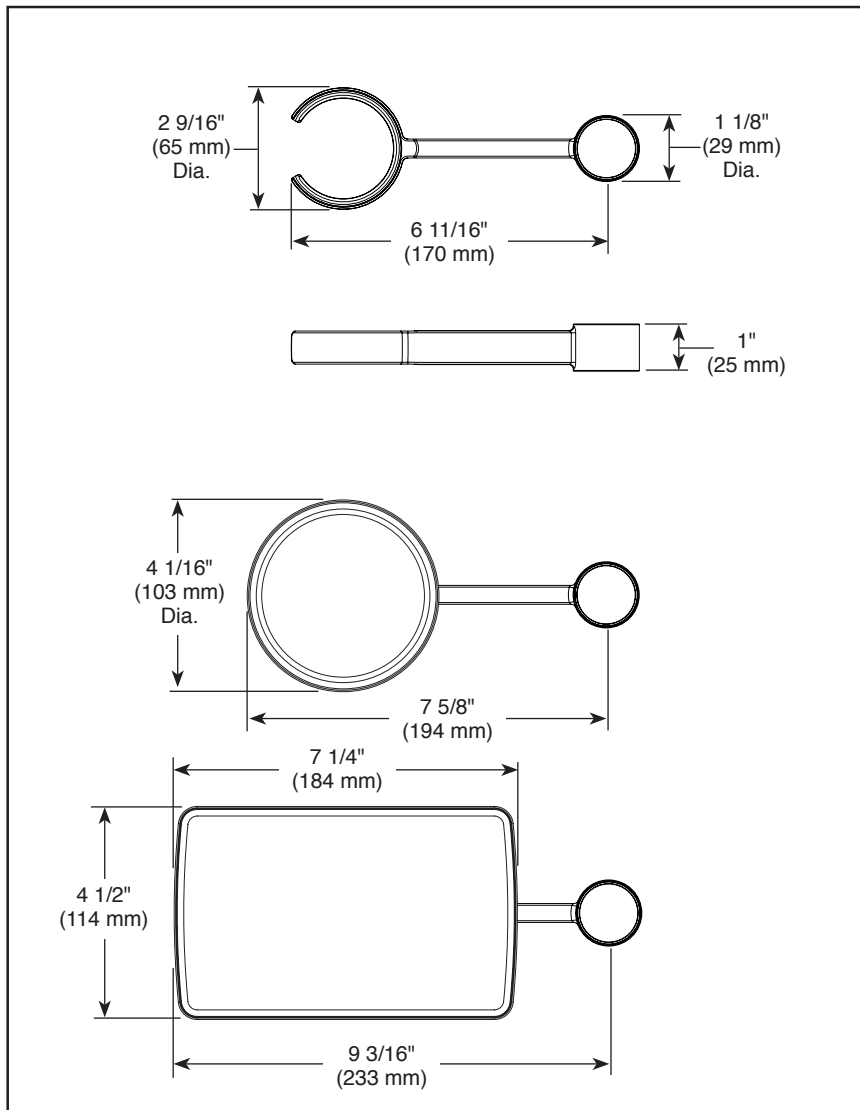

▲ Designate proper finish suffix