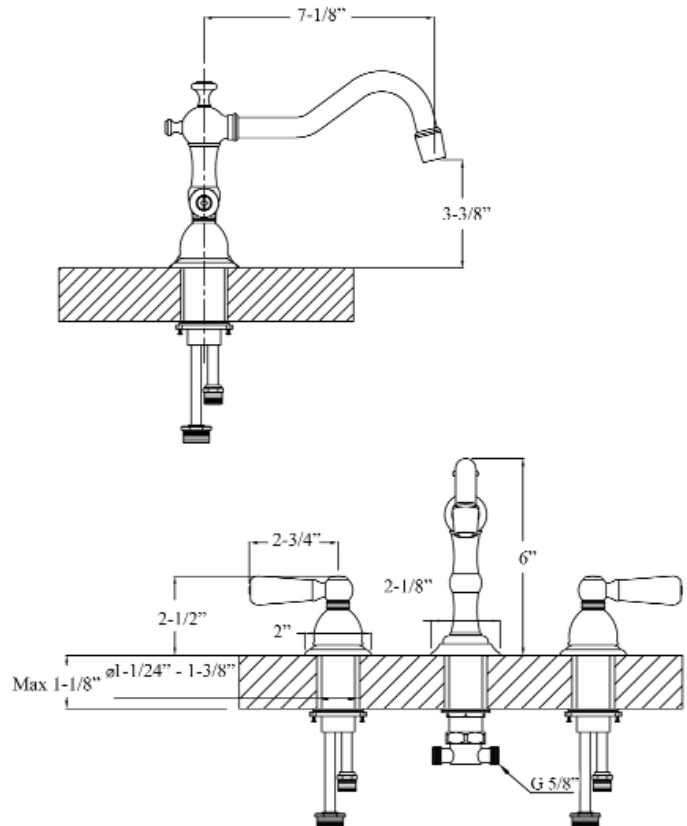

# ROMA 8" WIDESPREAD LAVATORY FAUCET

Cat. No.  
LFW102-PL

Spout Reach: 7-1/8"  
Height: 6"

## Features:

- ▶ Constructed of solid brass
- ▶ Flexible widespread installation
- ▶ Porcelain lever handles
- ▶ Includes 12" connection hoses
- ▶ Drain not included
- ▶ Height to spout 3-3/8"
- ▶ Ceramic disc cartridges
- ▶ Flow rate is 1.2 GPM at 60 psi
- ▶ cUPC/NSF/AB1953 Certified

## Finishes:

- CP** Polished Chrome
- BN** Brushed Nickel
- ORB** Oil Rubbed Bronze

Dimensions of fixture are nominal and may vary. Dimensions and specifications subject to change without notice.