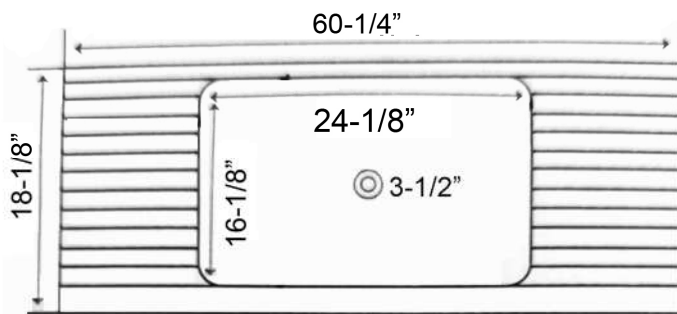

# 60" ALMA KITCHEN SINK

Cat. No.

KSCI60

Length: 60-<sup>1</sup>/<sub>4</sub>"  
 Width: (front of sink to back) 20-<sup>3</sup>/<sub>8</sub>"  
 Height: 18-<sup>1</sup>/<sub>8</sub>"

Backsplash to rim: 16"  
 Front of sink to backsplash: 18-<sup>1</sup>/<sub>2</sub>"  
 Top of rim to top of backsplash: 12-<sup>1</sup>/<sub>2</sub>"  
 Height of apron: 6-<sup>1</sup>/<sub>8</sub>"

16" between brackets  
 48" center to center first bracket to last bracket  
 3-<sup>3</sup>/<sub>4</sub>" from top of sink to bottom of bracket

### Interior Dimensions:

Basin Interior: 24-<sup>1</sup>/<sub>8</sub>" L X 16-<sup>1</sup>/<sub>8</sub>" W  
 Basin Depth: 8-<sup>1</sup>/<sub>4</sub>"  
 Faucet hole: 1-<sup>3</sup>/<sub>8</sub>"

### Colors:

WH White

Dimensions of fixture are nominal and may vary within the range of tolerances established.