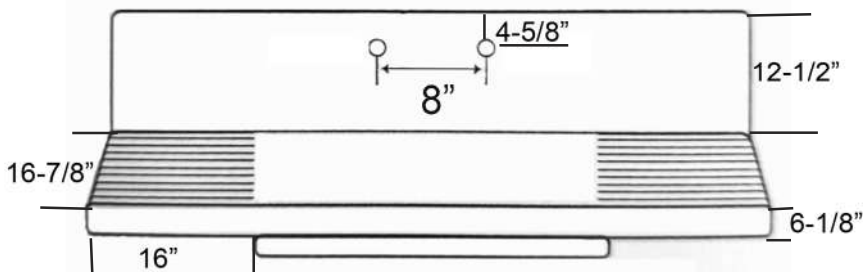

# 60" ALMA KITCHEN SINK

Cat. No.

KSCI60

Length: 60-<sup>1</sup>/<sub>4</sub>"  
 Width: (front of sink to back) 20-<sup>3</sup>/<sub>8</sub>"  
 Height: 18-<sup>1</sup>/<sub>8</sub>"

Backsplash to rim: 16"  
 Front of sink to backsplash: 18-<sup>1</sup>/<sub>2</sub>"  
 Top of rim to top of backsplash: 12-<sup>1</sup>/<sub>2</sub>"  
 Height of apron: 6-<sup>1</sup>/<sub>8</sub>"

16" between brackets  
 48" center to center first bracket to last bracket  
 3-<sup>3</sup>/<sub>4</sub>" from top of sink to bottom of bracket

### Interior Dimensions:

Basin Interior: 24-<sup>1</sup>/<sub>8</sub>" L X 16-<sup>1</sup>/<sub>8</sub>" W  
 Basin Depth: 8-<sup>1</sup>/<sub>4</sub>"  
 Faucet hole: 1-<sup>3</sup>/<sub>8</sub>"

### Colors:

WH White

Dimensions of fixture are nominal and may vary within the range of tolerances established.