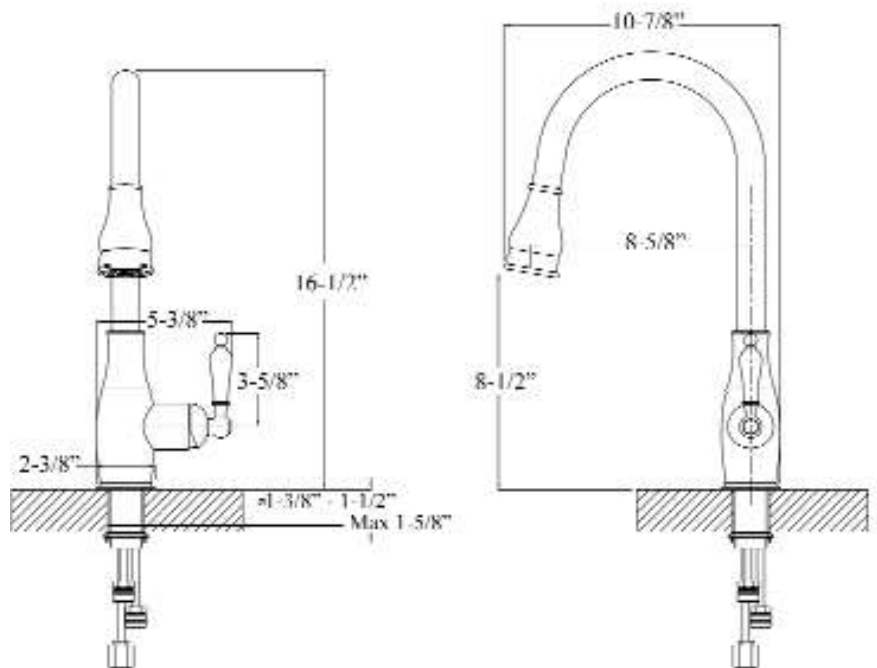

CARYL SINGLE HANDLE KITCHEN FAUCET

Cat. No.
KFS410-L3

L: 5-³/₈"
W: 10-⁷/₈"
H: 16-¹/₂"

Features:

- ▶ Constructed of solid brass
- ▶ Gooseneck spout
- ▶ Magnetic pull down spray
- ▶ Includes 2 braided hoses
- ▶ Hoses have 1/2" male connectors
- ▶ Ceramic disc cartridges
- ▶ Height to spout 8-¹/₂"
- ▶ Spout reach 8-⁵/₈"
- ▶ Flow rate is 1.8 GPM at 60 psi
- ▶ cUPC/NSF/AB1953 Certified

Finishes:

- CP** Polished Chrome
BN Brushed Nickel
ORB Oil Rubbed Bronze

Dimensions of fixture are nominal and may vary. Dimensions and specifications subject to change without notice.