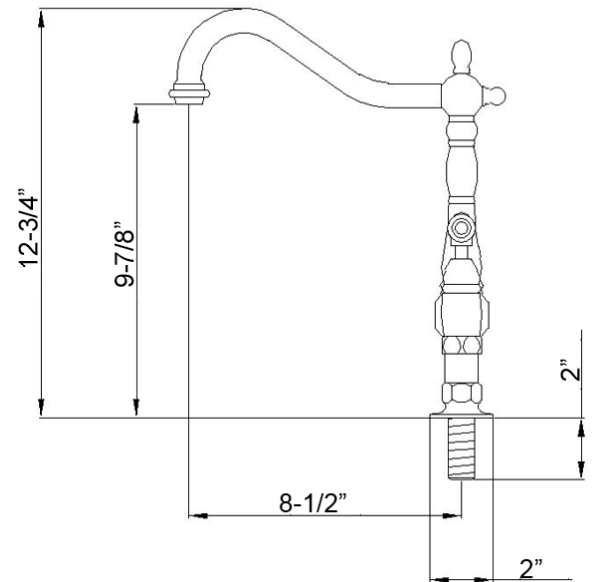

EMRAL KITCHEN BRIDGE FAUCET WITH SIDESPRAY

Cat. No.
KFB508-ML

Width: 13-5/8"
Height: 12-3/4"

Features:

- ▶ Constructed of lead free solid brass
- ▶ Hooked swivel spout
- ▶ Metal lever handles
- ▶ Includes brass sidespray with hose
- ▶ Includes connection hoses
- ▶ Height to spout is 9-7/8"
- ▶ Spout reach is 8-1/2"
- ▶ Ceramic disc cartridges
- ▶ Flow rate is 1.8 GPM at 60 psi
- ▶ IAPMO/CEC/cUPC/NSF/AB1953 Certified

Finishes:

- BN** Brushed Nickel
- CP** Polished Chrome
- ORB** Oil Rubbed Bronze

Dimensions of fixture are nominal and may vary. Dimensions and specifications subject to change without notice.