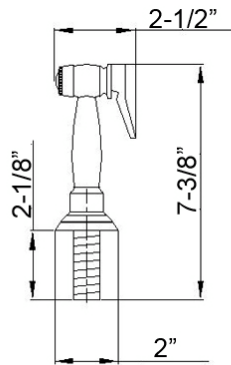

EMRAL KITCHEN BRIDGE FAUCET WITH SIDESPRAY

Cat. No.
KFB508-ML

Width: 13-5/8"
Height: 12-3/4"

Features:

- ▶ Constructed of lead free solid brass
- ▶ Hooked swivel spout
- ▶ Metal lever handles
- ▶ Includes brass sidespray with hose
- ▶ Includes connection hoses
- ▶ Height to spout is 9-7/8"
- ▶ Spout reach is 8-1/2"
- ▶ Ceramic disc cartridges
- ▶ Flow rate is 1.8 GPM at 60 psi
- ▶ IAPMO/CEC/cUPC/NSF/AB1953 Certified

Finishes:

- BN** Brushed Nickel
- CP** Polished Chrome
- ORB** Oil Rubbed Bronze

Dimensions of fixture are nominal and may vary. Dimensions and specifications subject to change without notice.