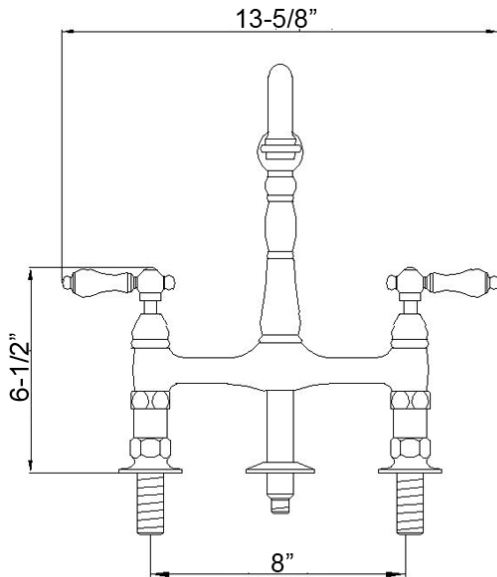

EMRAL KITCHEN BRIDGE FAUCET WITH SIDESPRAY

Cat. No.
KFB508-ML

Width: 13-5/8"
Height: 12-3/4"

Features:

- ▶ Constructed of lead free solid brass
- ▶ Hooked swivel spout
- ▶ Metal lever handles
- ▶ Includes brass sidespray with hose
- ▶ Includes connection hoses
- ▶ Height to spout is 9-7/8"
- ▶ Spout reach is 8-1/2"
- ▶ Ceramic disc cartridges
- ▶ Flow rate is 1.8 GPM at 60 psi
- ▶ IAPMO/CEC/cUPC/NSF/AB1953 Certified

Finishes:

- BN** Brushed Nickel
- CP** Polished Chrome
- ORB** Oil Rubbed Bronze

Dimensions of fixture are nominal and may vary. Dimensions and specifications subject to change without notice.