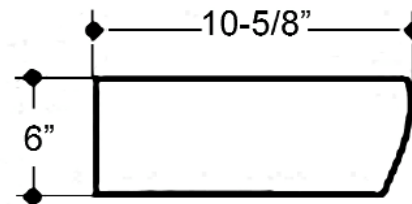

# COCO 17" WALL HUNG BASIN

Cat. No  
4-1120

Faucet not included

Mounting hardware

W: 17-5/8"  
D: 10-5/8"  
H: 6"

Water depth 2-1/4" to overflow

## Interior Dimensions:

Basin Interior:	17" x 11-3/8"
Basin Depth:	4-1/4"
Back of basin to center of faucet:	2-1/4"
Back of basin to center of drain:	5-1/2"
Mount holes cc:	5-1/4"
Faucet hole diameter:	1-3/8"

## Features:

- ▶ Wall hung basin
- ▶ Made of Vitreous China
- ▶ Pre-drilled with 1-3/8" single faucet hole
- ▶ Pre-drilled overflow
- ▶ Mounting hardware included
- ▶ Chrome decorative overflow cover included
- ▶ Drain not provided

## Colors

WH White

Meets or exceeds the following specifications: ASME A112.19.2 2018 and CSA B45.1-18 for ceramic plumbing fixtures.

Dimensions of fixture are nominal and may vary within the range of tolerances established by ASME Standard A112.19.2.2018. Dimensions and specifications subject to change without notice.