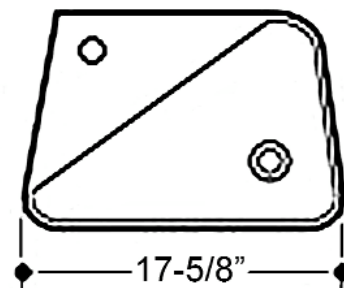

# COCO 17" WALL HUNG BASIN

Cat. No  
4-1120

Faucet not included

Mounting hardware

W: 17-5/8"  
D: 10-5/8"  
H: 6"

Water depth 2-1/4" to overflow

## Interior Dimensions:

Basin Interior:	17" x 11-3/8"
Basin Depth:	4-1/4"
Back of basin to center of faucet:	2-1/4"
Back of basin to center of drain:	5-1/2"
Mount holes cc:	5-1/4"
Faucet hole diameter:	1-3/8"

## Features:

- ▶ Wall hung basin
- ▶ Made of Vitreous China
- ▶ Pre-drilled with 1-3/8" single faucet hole
- ▶ Pre-drilled overflow
- ▶ Mounting hardware included
- ▶ Chrome decorative overflow cover included
- ▶ Drain not provided

## Colors

WH White

Meets or exceeds the following specifications: ASME A112.19.2 2018 and CSA B45.1-18 for ceramic plumbing fixtures.

Dimensions of fixture are nominal and may vary within the range of tolerances established by ASME Standard A112.19.2.2018. Dimensions and specifications subject to change without notice.